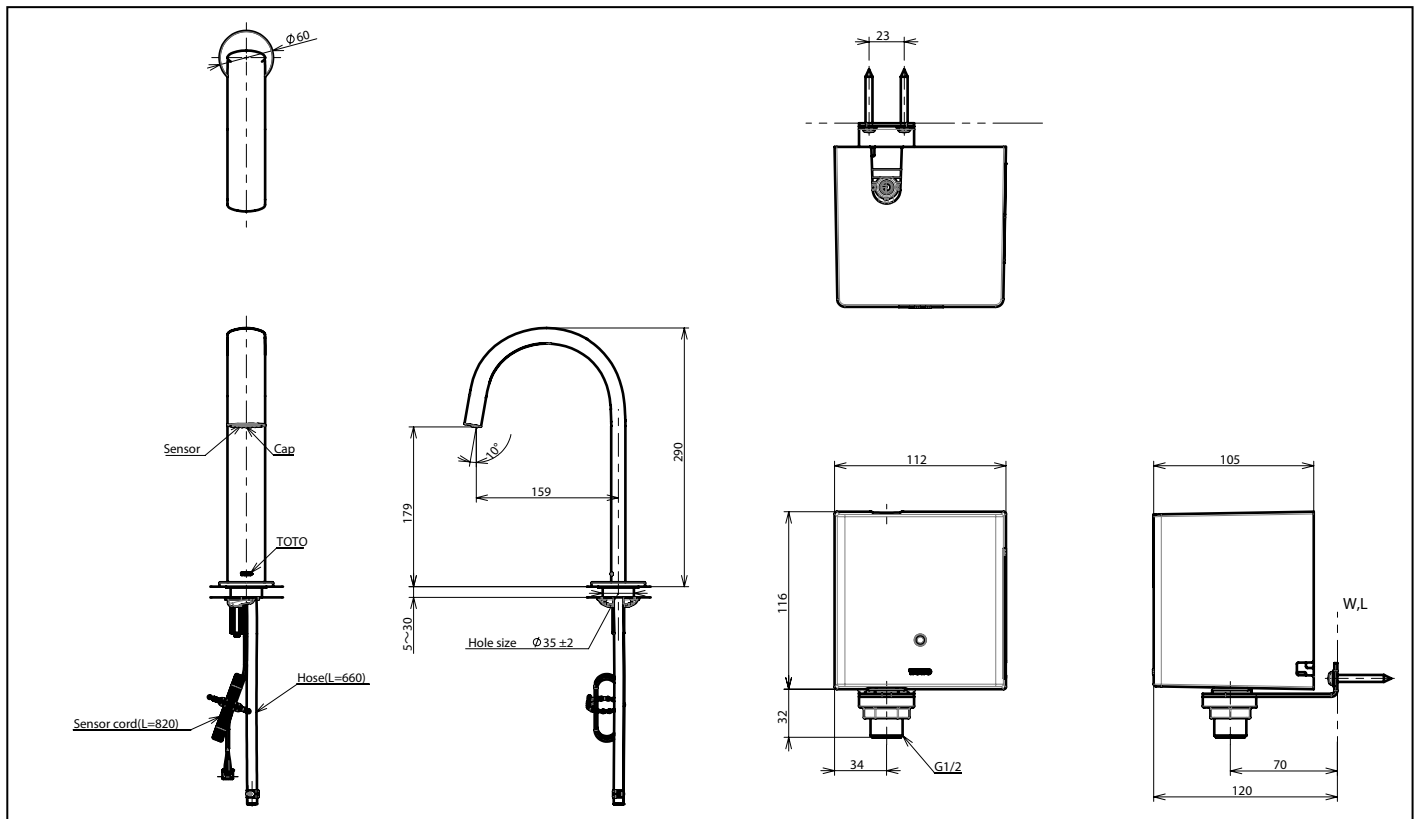

### Specifications

Flow Rate: 1.3L/min  
Water Pressure: 0.05MPa ~ 0.75MPa  
Finish: Nickel Chrome

### Parts description

TLE24002T-EC

( ECOPOWER )

1. TLE24002\* (Deck-mounted)
2. TLE03501T (ECOPOWER Controller)

reddot winner 2021  
best of the best

Remarks: Please result TOTO sales representative for detail.