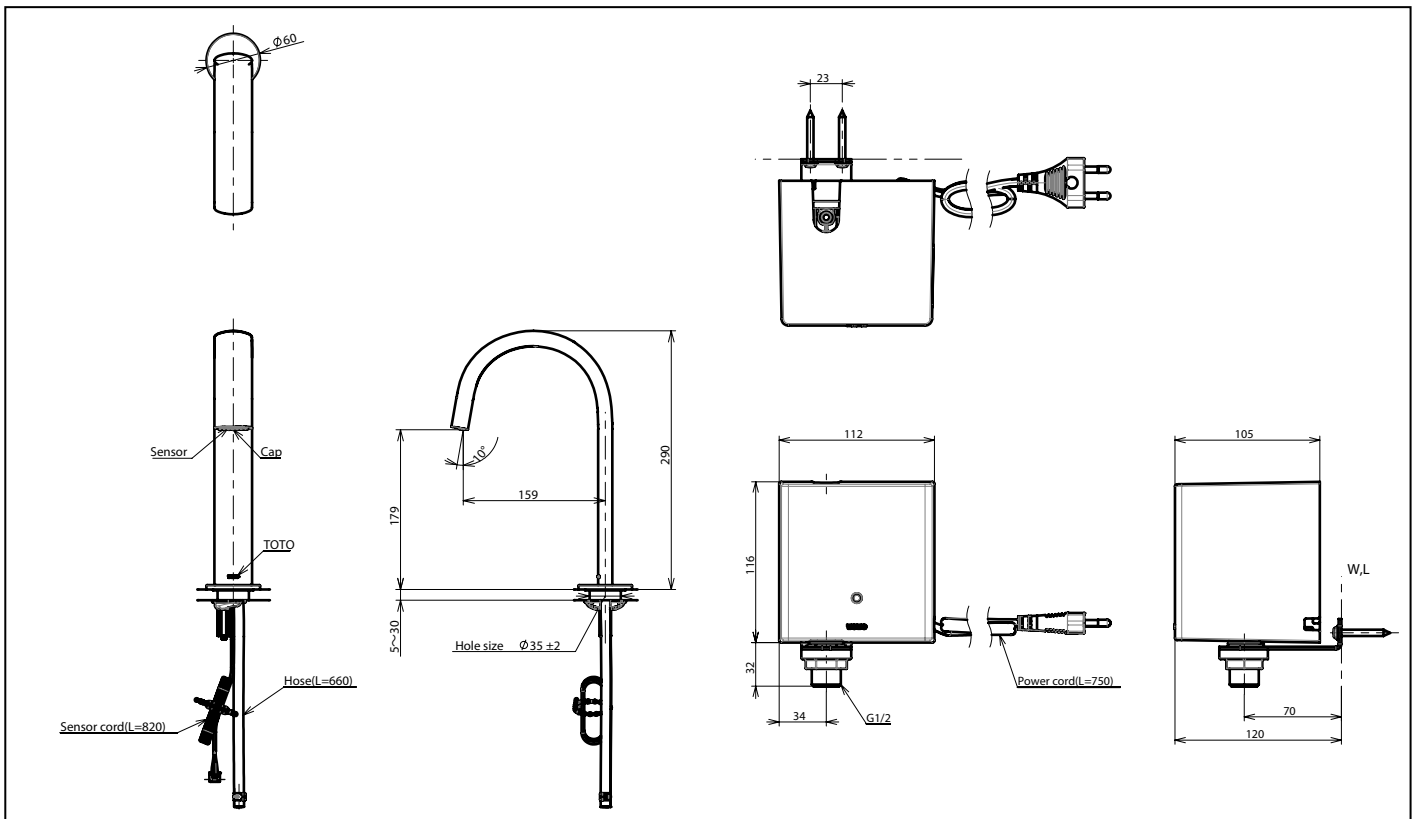

### Features

- Hands-free usage increases hygiene
- Sensor positioned underneath the spout head for more accurate user detection
- WATER SAVING
- SOFT FLOW Technology: Translucent streams of water touch the skin gently provides a soft, lustrous and enriching experience with minimal splashing.

### Specifications

Flow Rate: 1.3L/min  
 Water Pressure: 0.05MPa ~ 0.75MPa  
 Finish: Nickel Chrome

### Parts description

- TLE24002T-AC  
 (AC220~240V)
1. TLE24002\* (Deck-mounted)
  2. TLE01501T (AC Operated Controller)

Remarks: Please result TOTO sales representative for detail.