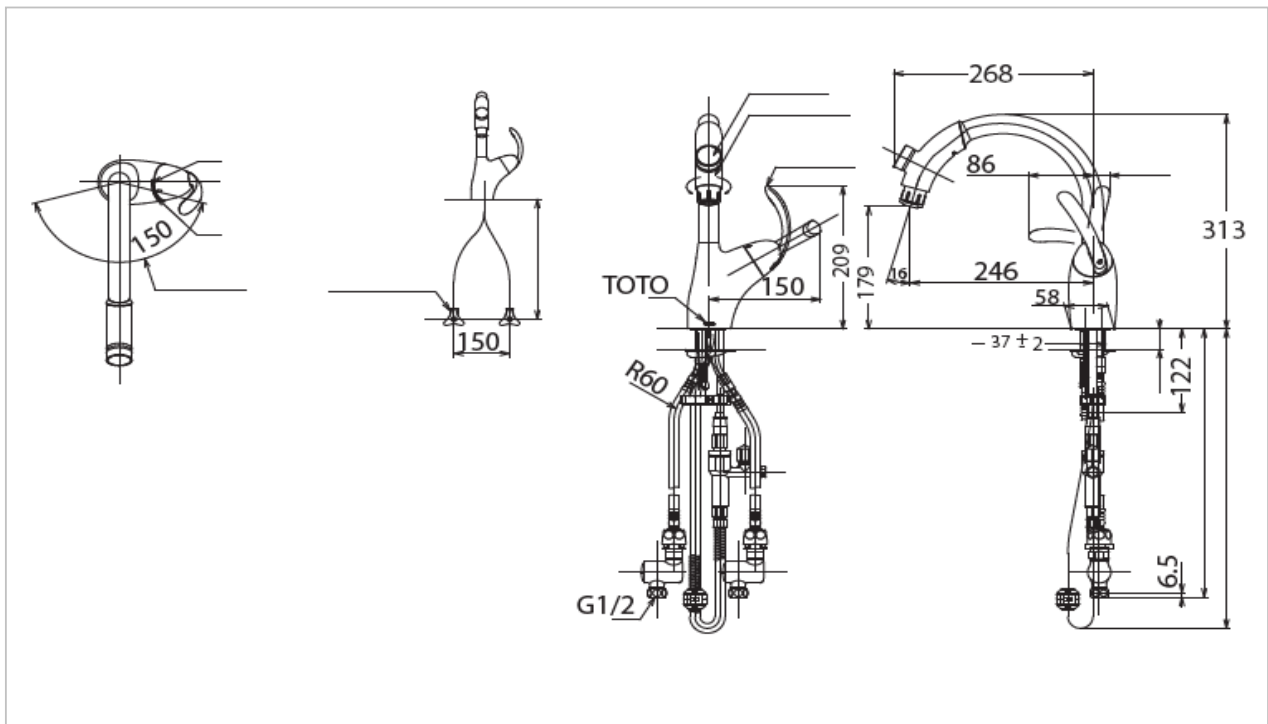

TOTO

FAUCET&SHOWER

TKN34PBTR

Kitchen Faucet

Product Features

Pull-Out Single Lever Kitchen Faucet
with Touch Button,
with 2 Way Spary

Suggestion Fittings & Parts

Remark : We reserve the right to change some parts for suitability.