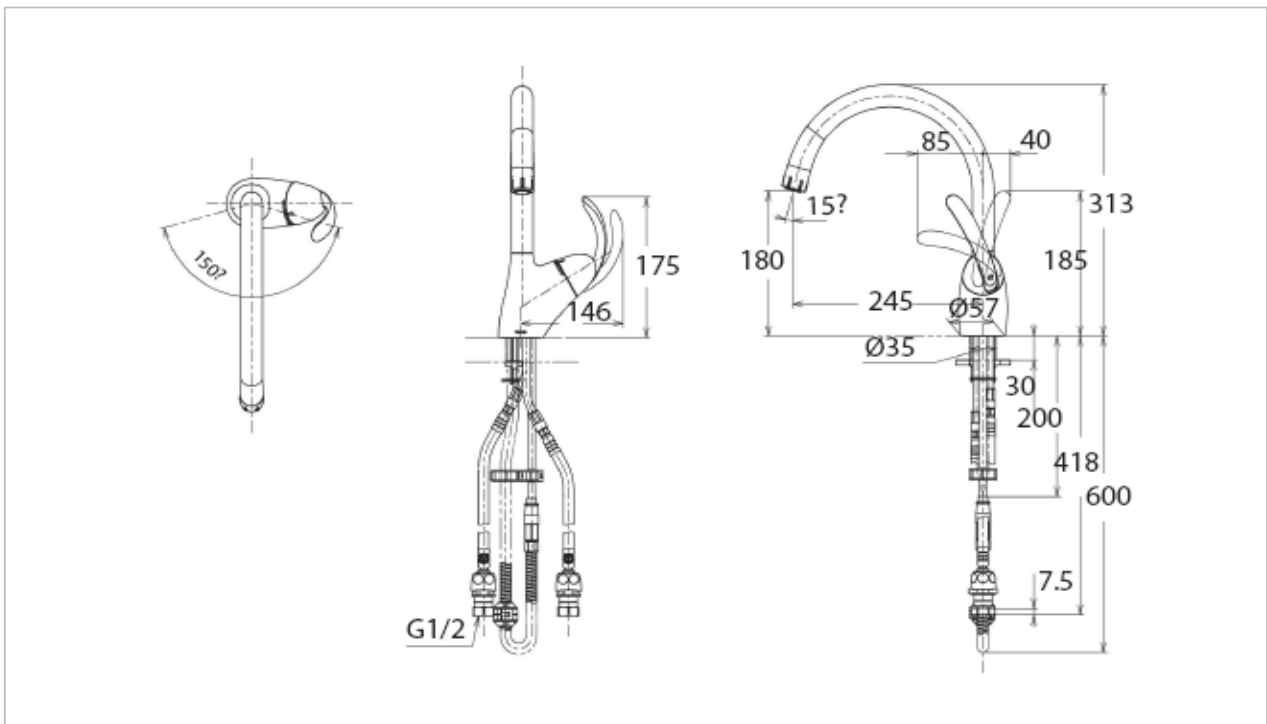

TOTO

FAUCET&SHOWER

TKN34PBS

Kitchen Faucet

Product Features

Single Lever Kitchen Faucet
with Pull-Out Spray

Suggestion Fittings & Parts

Remark : We reserve the right to change some parts for suitability.