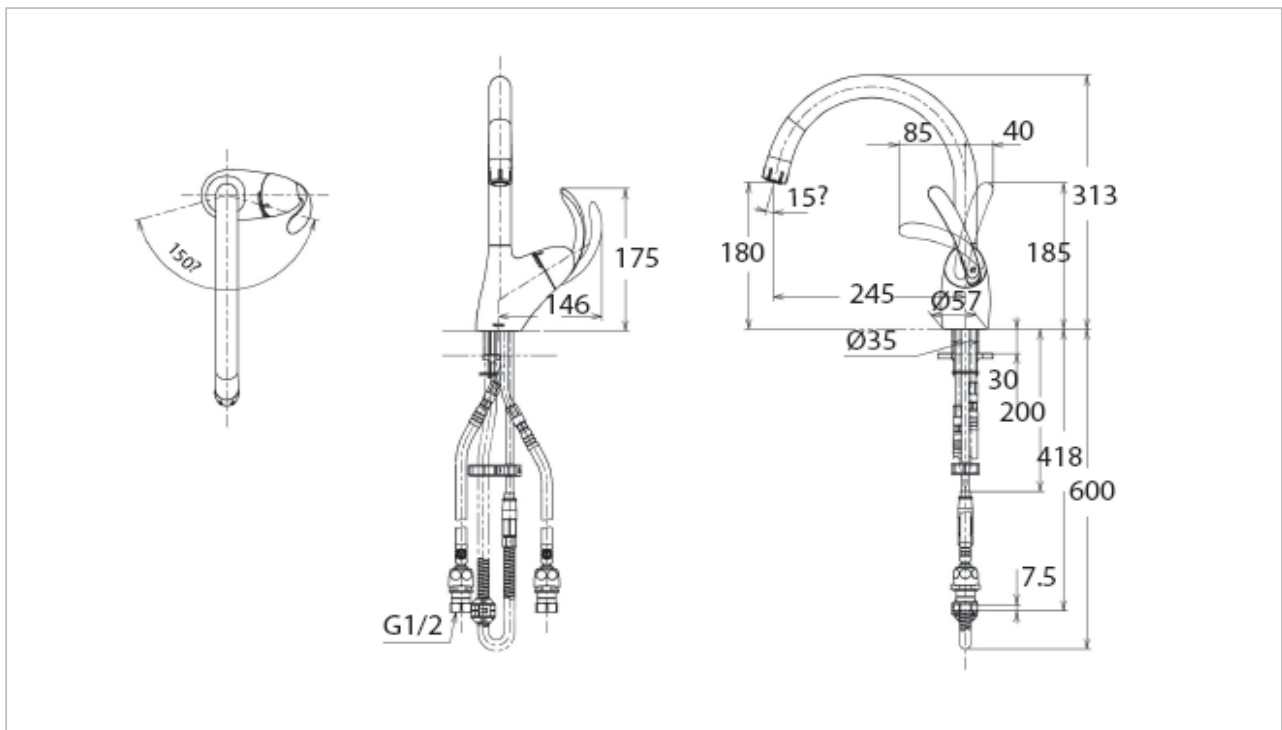

TOTO

FAUCET&SHOWER

TKN34PBR

Kitchen Faucet

Pull-Out Hose

Shower Flow

Soft Flow

Product Features

Pull-Out Single Lever Kitchen Faucet with 2 Way Spary

Suggestion Fittings & Parts

Remark : We reserve the right to change some parts for suitability.

TOTO (THAILAND) CO.,LTD

Bangkok Office : 598 Q House Ploenjit Building., G floor., Ploenchit Rd., Lumpini, Pathumwan, Bangkok. 10330 Thailand