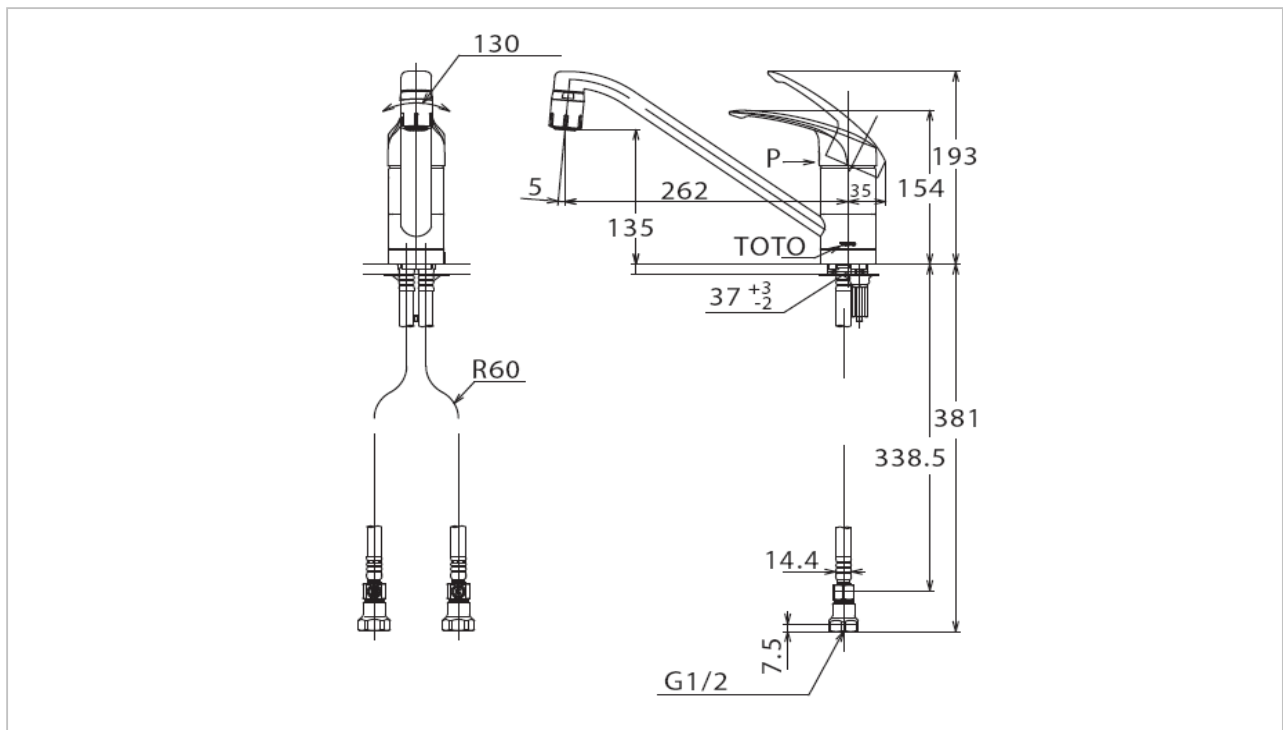

TOTO

FAUCET&SHOWER

TKJ31CF3R

Kitchen Faucet

Product Features

Single Lever Kitchen Faucet with 2 Way Spary

Suggestion Fittings & Parts

Remark : We reserve the right to change some parts for suitability.