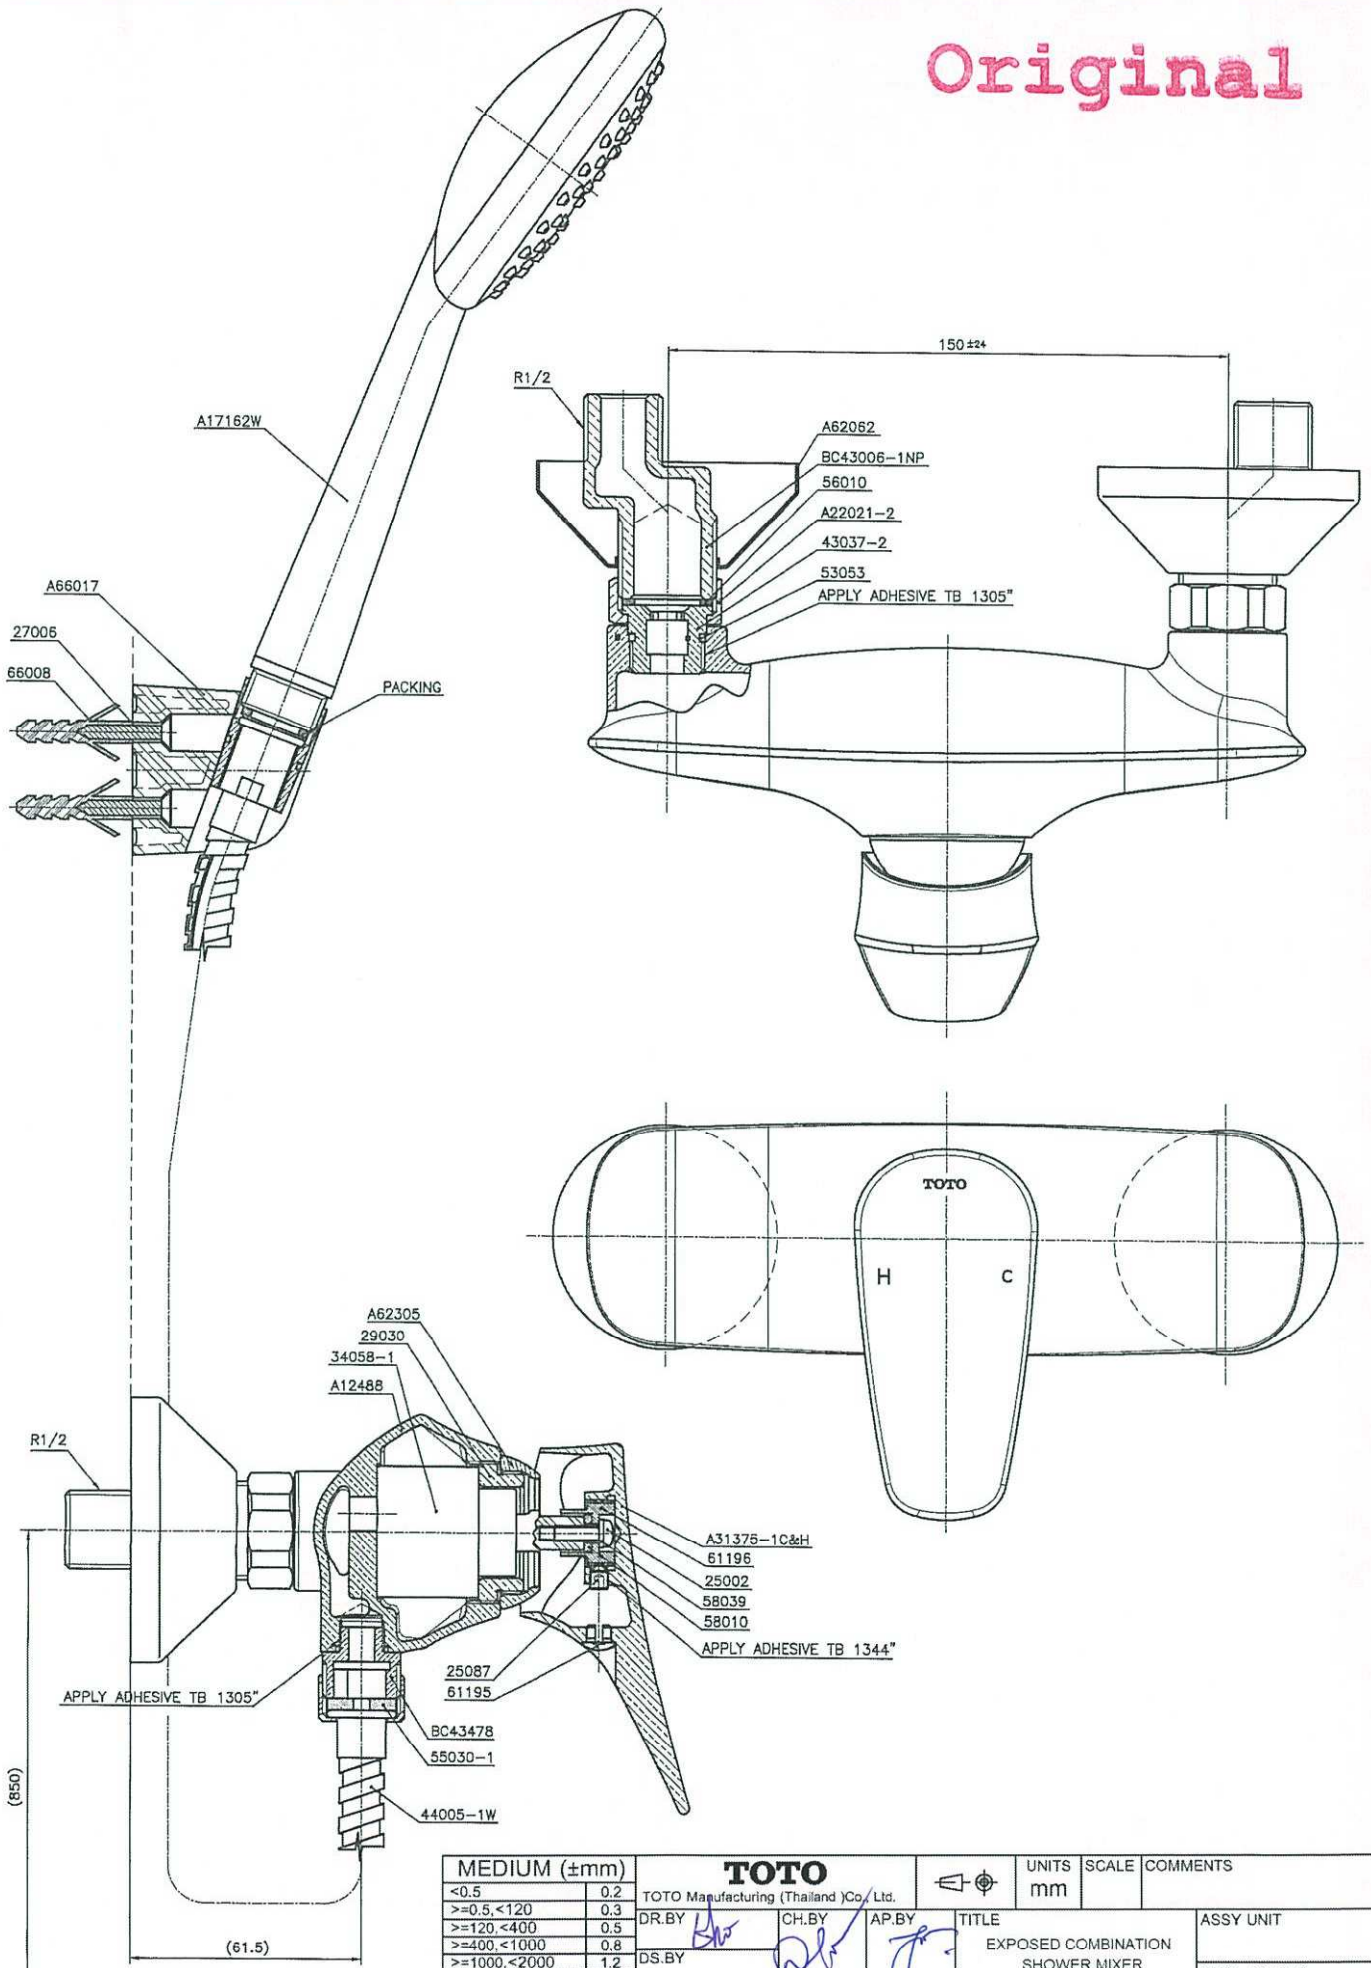

Original

MEDIUM (±mm)		TOTO		UNITS	SCALE	COMMENTS
<0.5	0.2	TOTO Manufacturing (Thailand) Co., Ltd.		mm		
>=0.5, <120	0.3	DR.BY	CH.BY			ASSY UNIT
>=120, <400	0.5		AP.BY			DATE 10/12/13
>=400, <1000	0.8	DS.BY		TITLE		
>=1000, <2000	1.2			EXPOSED COMBINATION SHOWER MIXER		
>=2000, <4000	2.0			PART NO.		() REV PAGE
MATERIAL.				TS333AS69		1/1
MATERIAL GRADE.		DRAWING NO.		TISK-Q05-FD-AD0668-00		