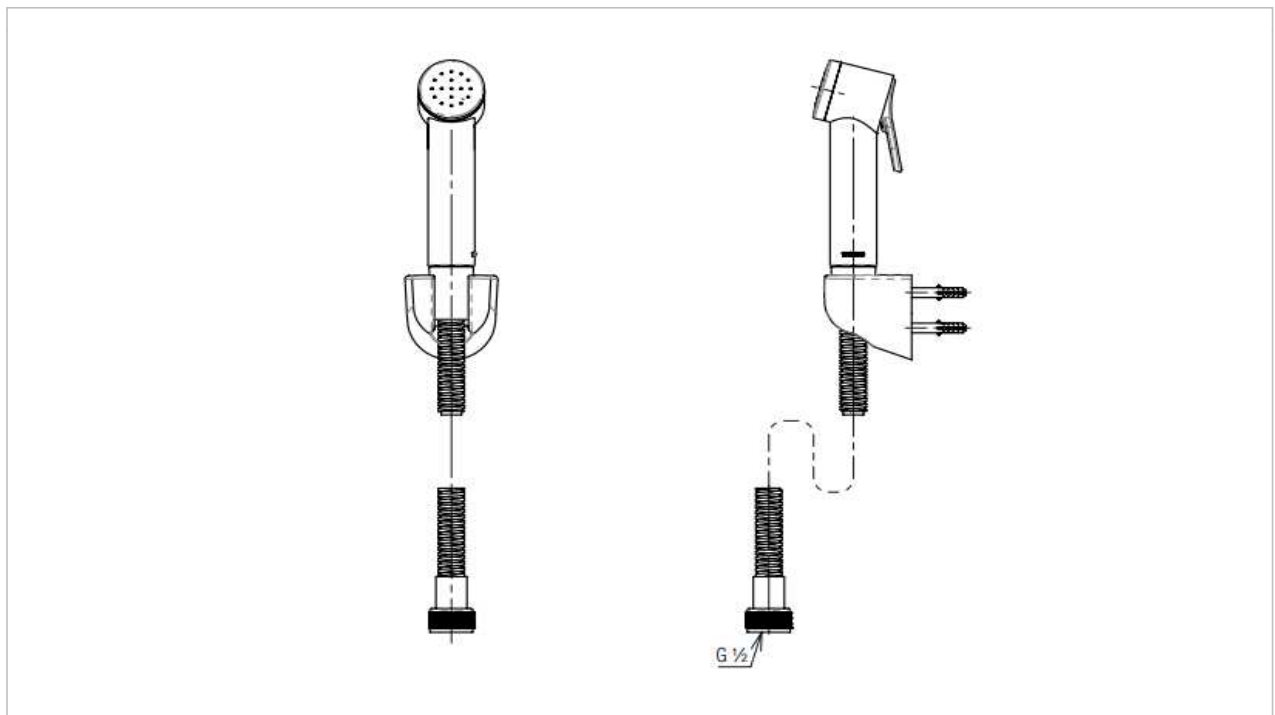

TOTO

Accessory

THX20MK4CR

Shower Spray

Product Features
Color : Chrome

Suggestion Fittings & Parts

Remark : We reserve the right to change some parts for suitability.

TOTO MANUFACTURING (THAILAND) CO.,LTD