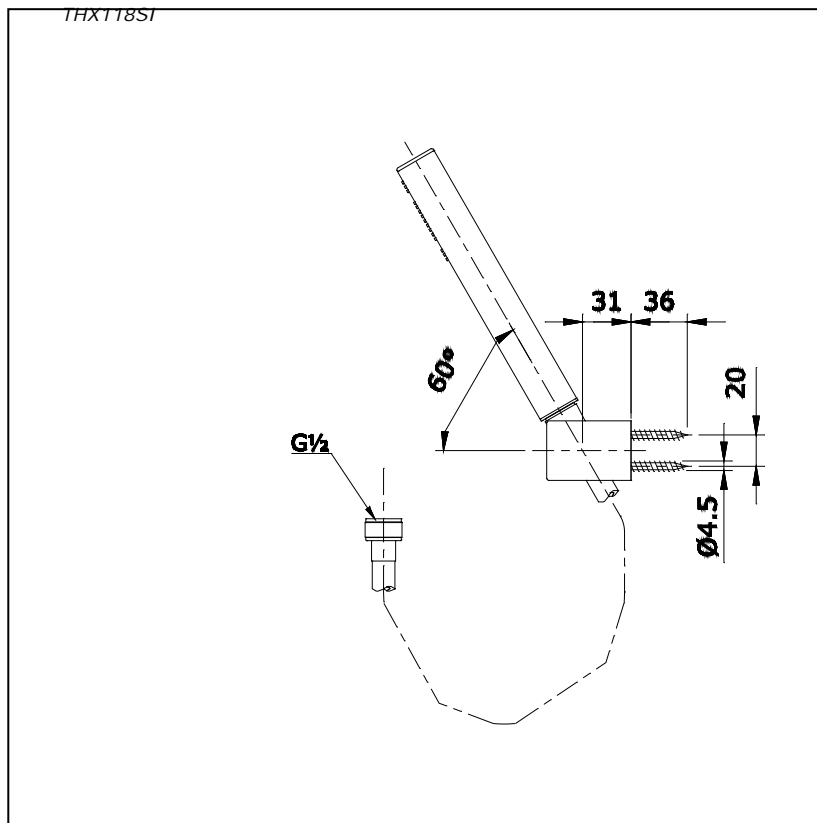

Drawing:

Remarks:

Please result TOTO sales representative for detail.