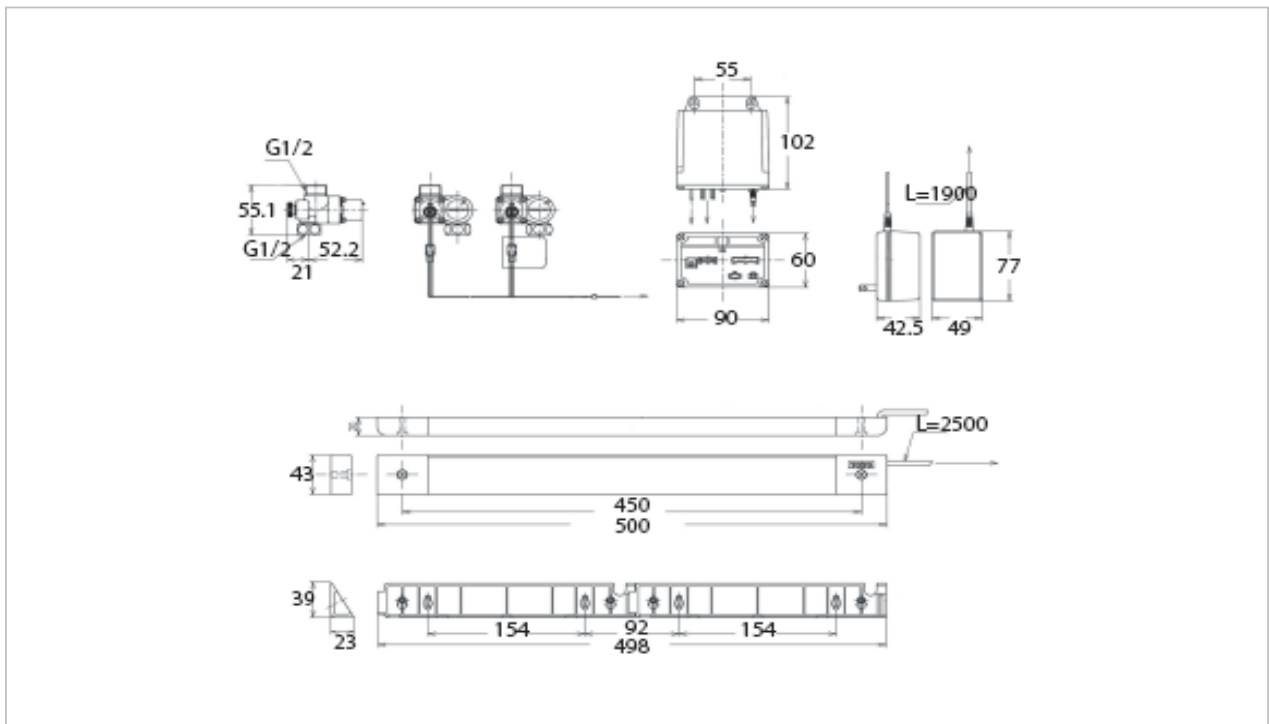

TOTO

FAUCET&SHOWER

TES32DRX

Kitchen Faucet

Product Features

Foot Switch Unit (Battery)

Suggestion Fittings & Parts

Remark : We reserve the right to change some parts for suitability.