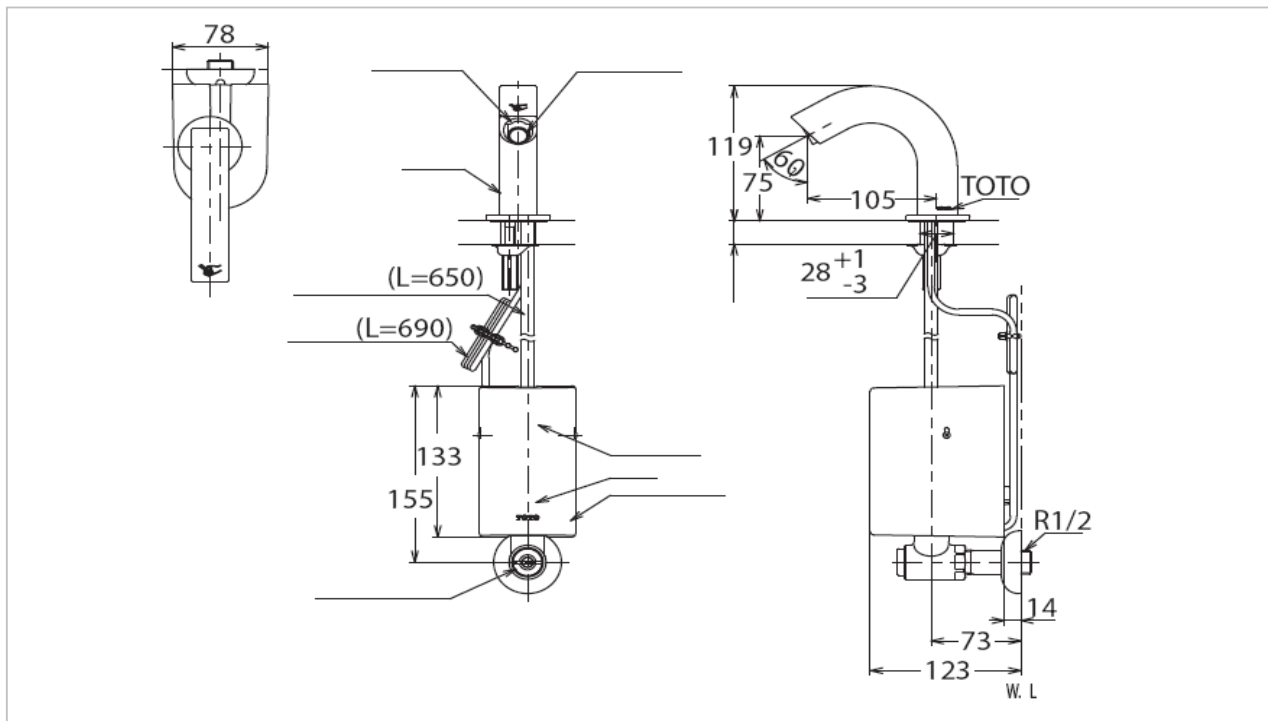

TOTO

FAUCET&SHOWER

TEN40BWX TEN41BWX

"Eco Power" Faucet

Product Features

TEN40BWX

Single Sensor Faucet without Pop-up Rod

TEN41BWX

Single Sensor Faucet with Pop-up Rod

Suggestion Fittings & Parts

Remark : We reserve the right to change some parts for suitability.

TOTO (THAILAND) CO.,LTD

Bangkok Office : 598 Q House Ploenjit Building., G floor., Ploenchit Rd.,Lumpini, Pathumwan, Bangkok. 10330 Thailand