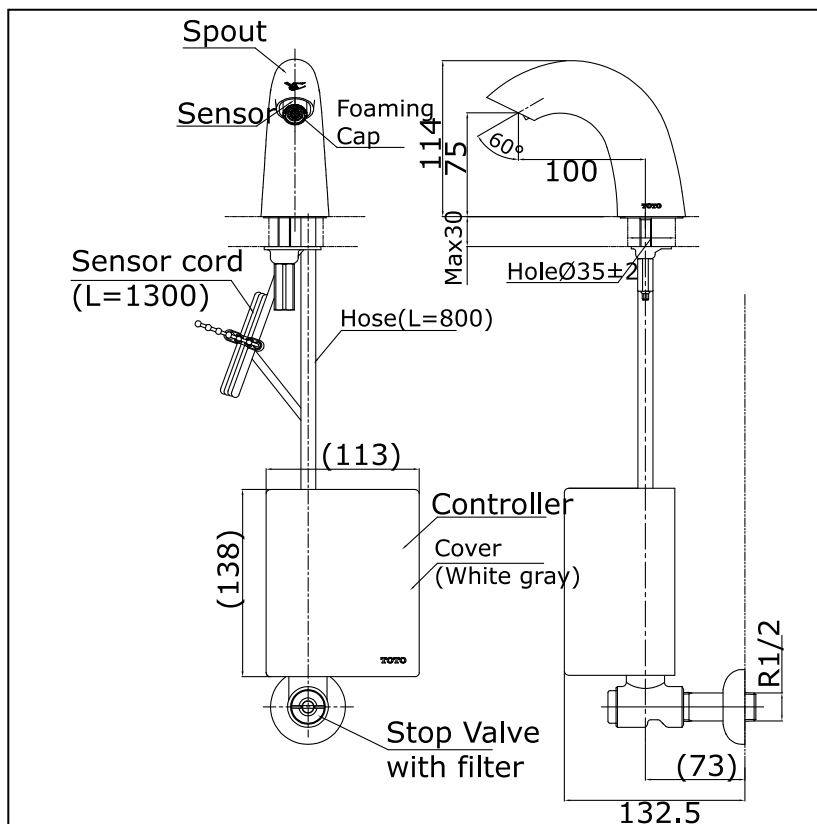

Drawing:

Remarks:

Please result TOTO sales representative for detail.