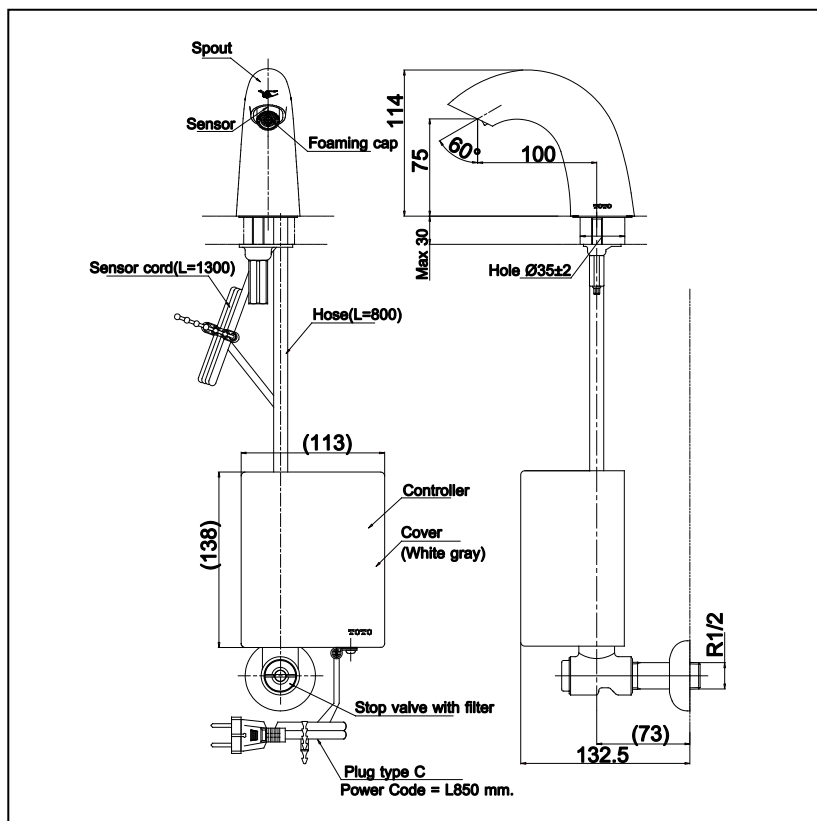

Item number: **TEN40ANK-AC** AUTO FAUCETS

Features

Specifications

Water Pressure : 0.05MPa -0.75MPa
 Finish : Nickel Chrome
 Material : Brass
 Flow Rate : 1.5L/min @0.2MPa.

Parts description

- TEN40ANK-AC
 Auto Faucets (AC220V)

Drawing:

Remarks:

Please result TOTO sales representative for detail.