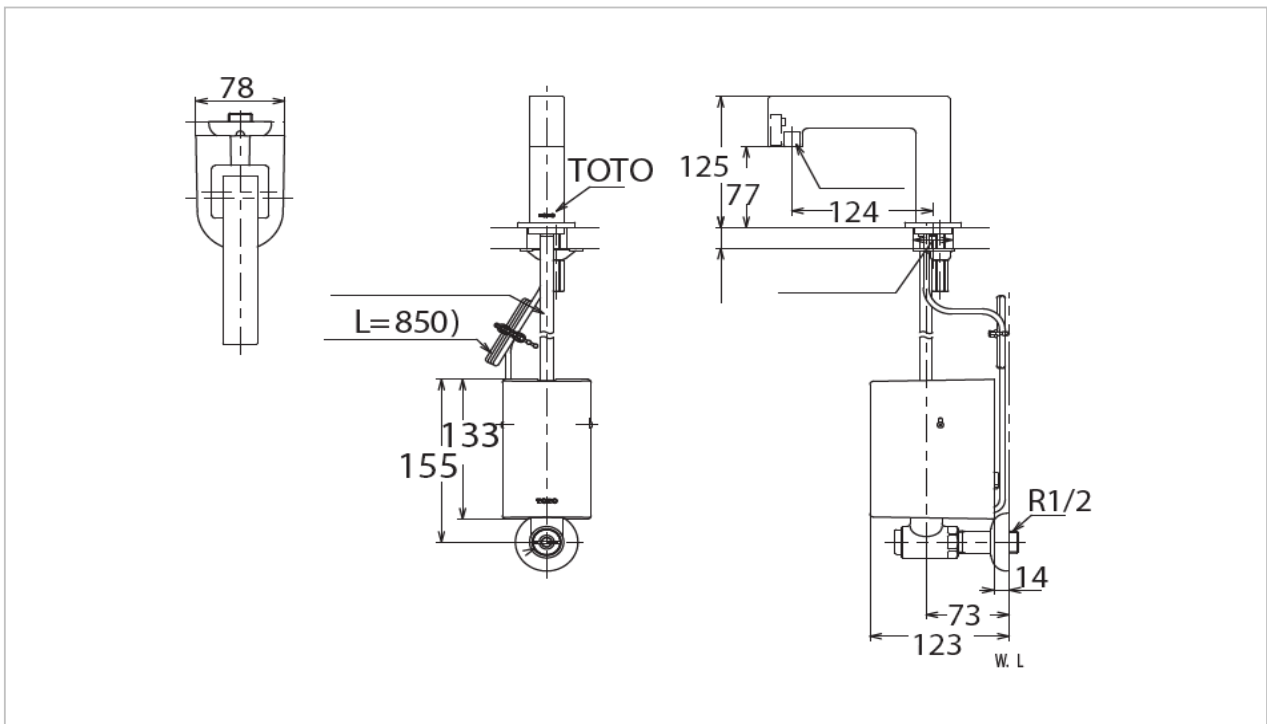

TOTO

FAUCET&SHOWER

TEN22EWX

"Eco Power" Faucet

Product Features

TEN22EWX  Thermostat by TOTO
Thermostatic Sensor Faucet without Pop-up Rod

Suggestion Fittings & Parts

Remark : We reserve the right to change some parts for suitability.