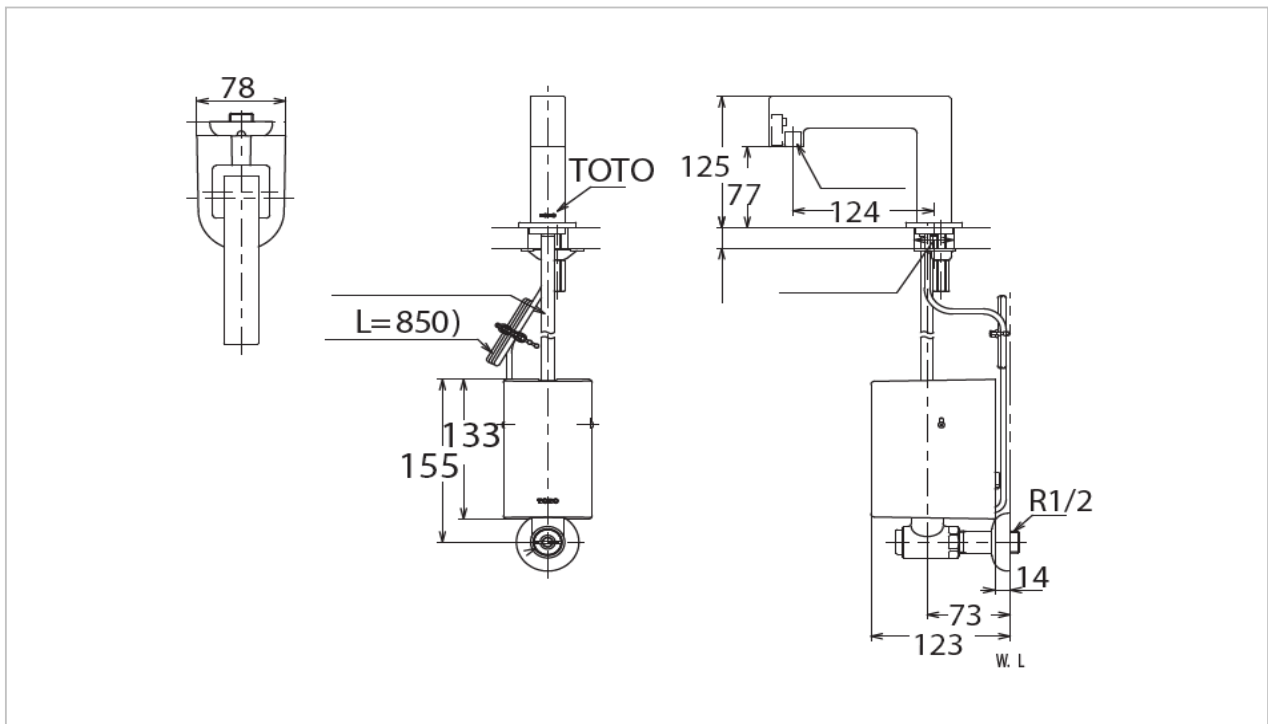

### Product Features

**TEN12EWX**

Single Sensor Faucet without Pop-up Rod

**TEN22EWX**

Thermostatic Sensor Faucet without Pop-up Rod