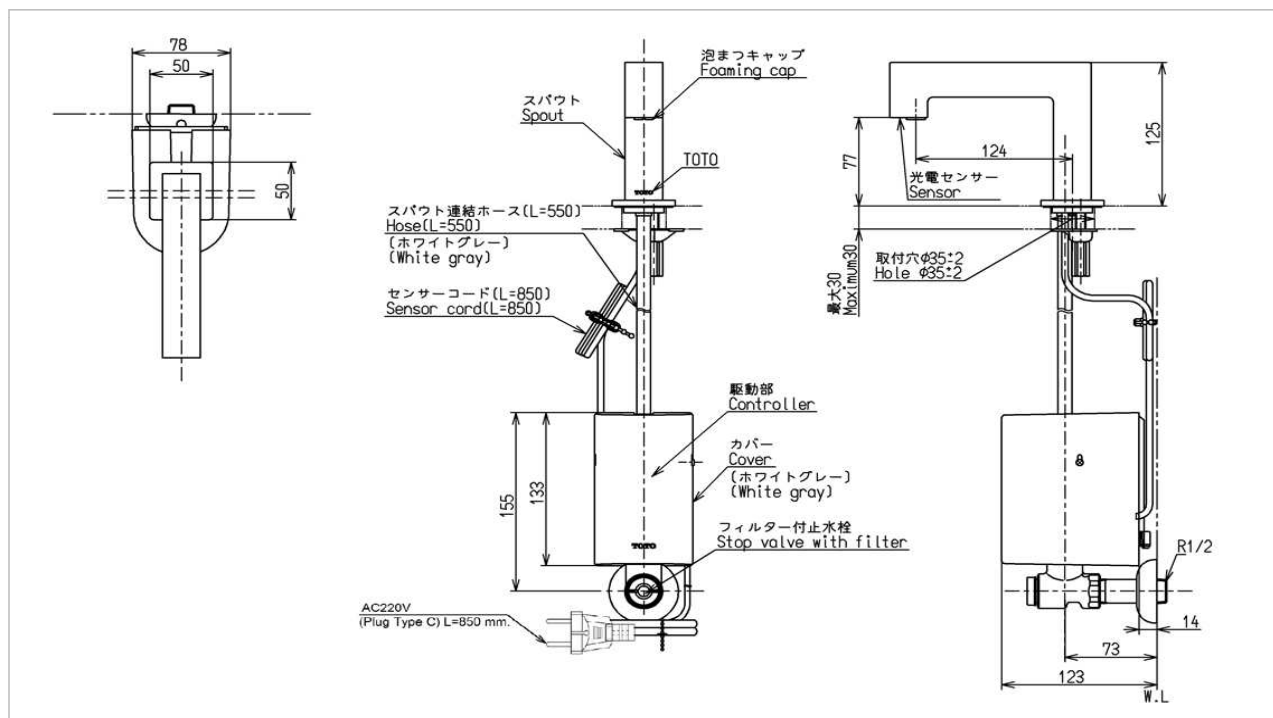

TOTO

FAUCET&SHOWER

TEN12EK-AC

"Eco Power" Faucet

Product Features

Water Pressure : 0.05MPa ~ 0.75MPa

Water Usage : 1.5 L/min

Finish : Nickel Chrome