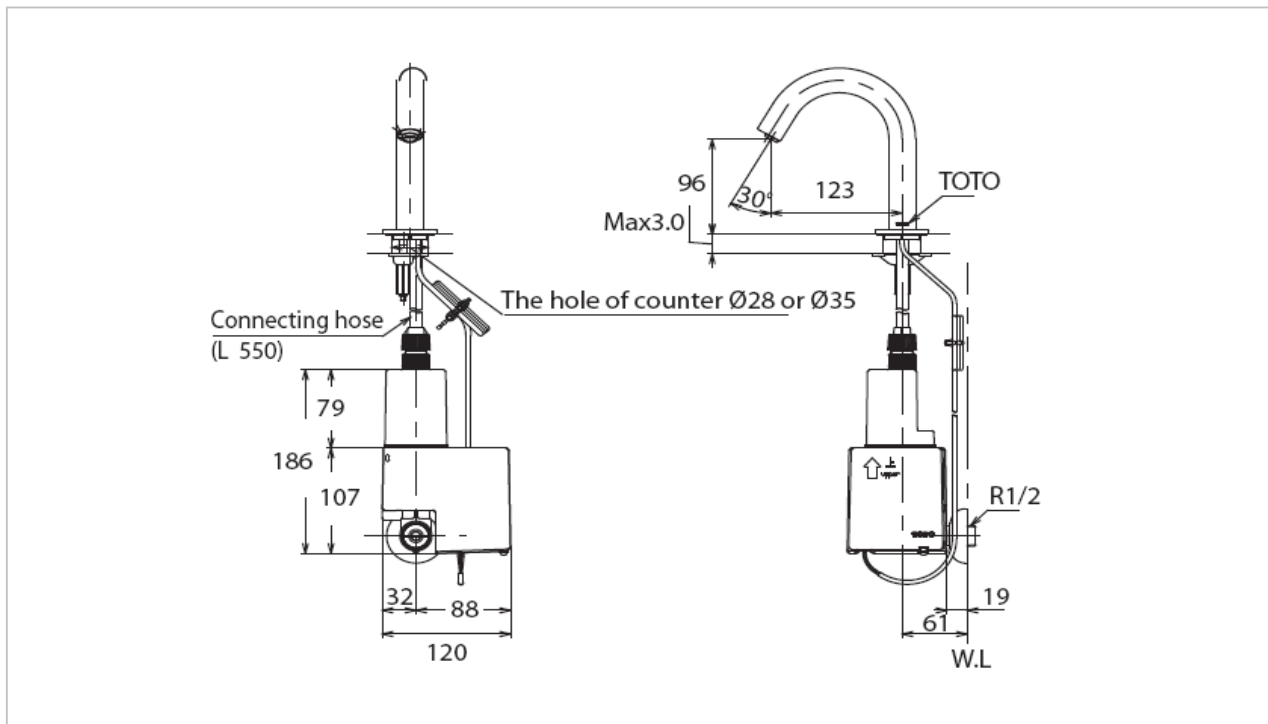

TOTO

FAUCET&SHOWER

TEN12AWX

"Eco Power" Faucet

Product Features

TEN12AWX

Single Sensor Faucet without Pop-up Rod

TEN22AWX

Thermostatic Sensor Faucet without Pop-up Rod

Suggestion Fittings & Parts

Remark : We reserve the right to change some parts for suitability.

TOTO (THAILAND) CO.,LTD

Bangkok Office : 598 Q House Ploenjit Building., G floor., Ploenchit Rd., Lumpini, Pathumwan, Bangkok. 10330 Thailand
Tel : +(66)2-650-9925(AUTO) Fax : +(66)2-650-9923-4
www.toto.co.th