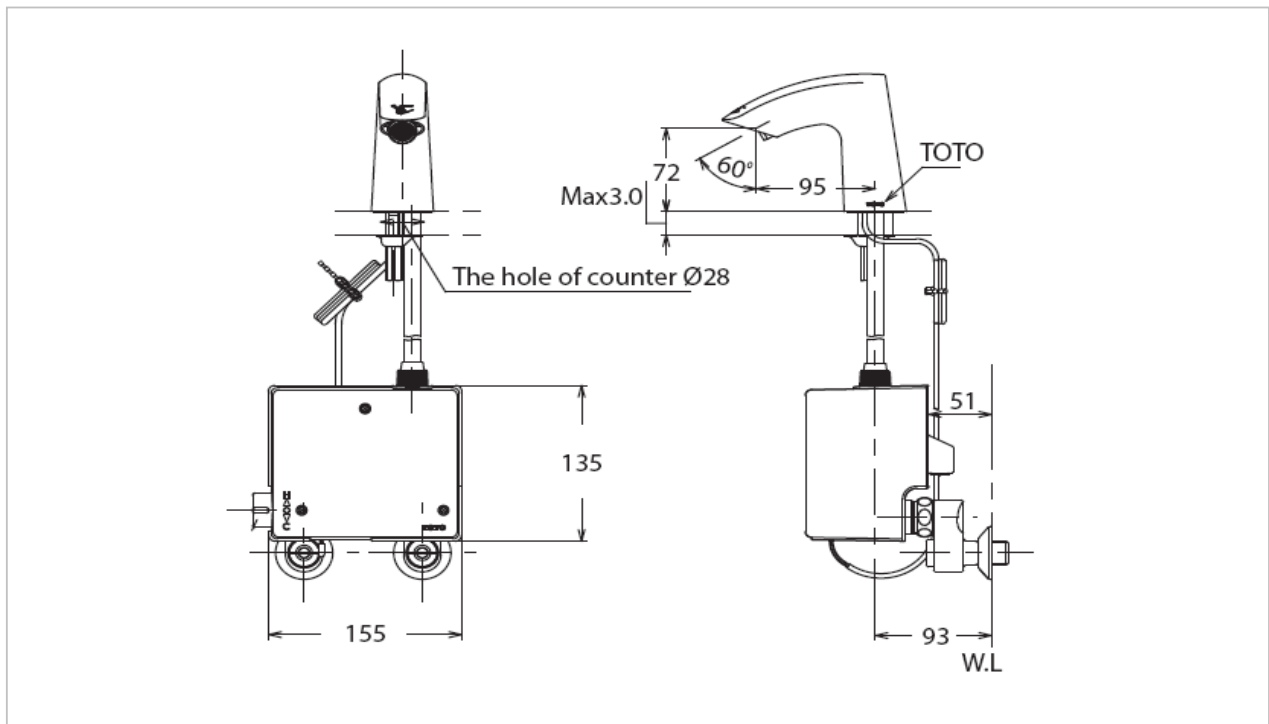

TOTO

FAUCET&SHOWER

TEL80BW

"Eco Power" Faucet

Product Features

TEL80AWX

Thermostat Sensor Faucet without Pop-up Rod

TEL81AWX

Thermostat Sensor Faucet with Pop-up Rod

Suggestion Fittings & Parts

Remark : We reserve the right to change some parts for suitability.

TOTO (THAILAND) CO.,LTD

Bangkok Office : 598 Q House Ploenjit Building., G floor., Ploenchit Rd., Lumpini, Pathumwan, Bangkok. 10330 Thailand