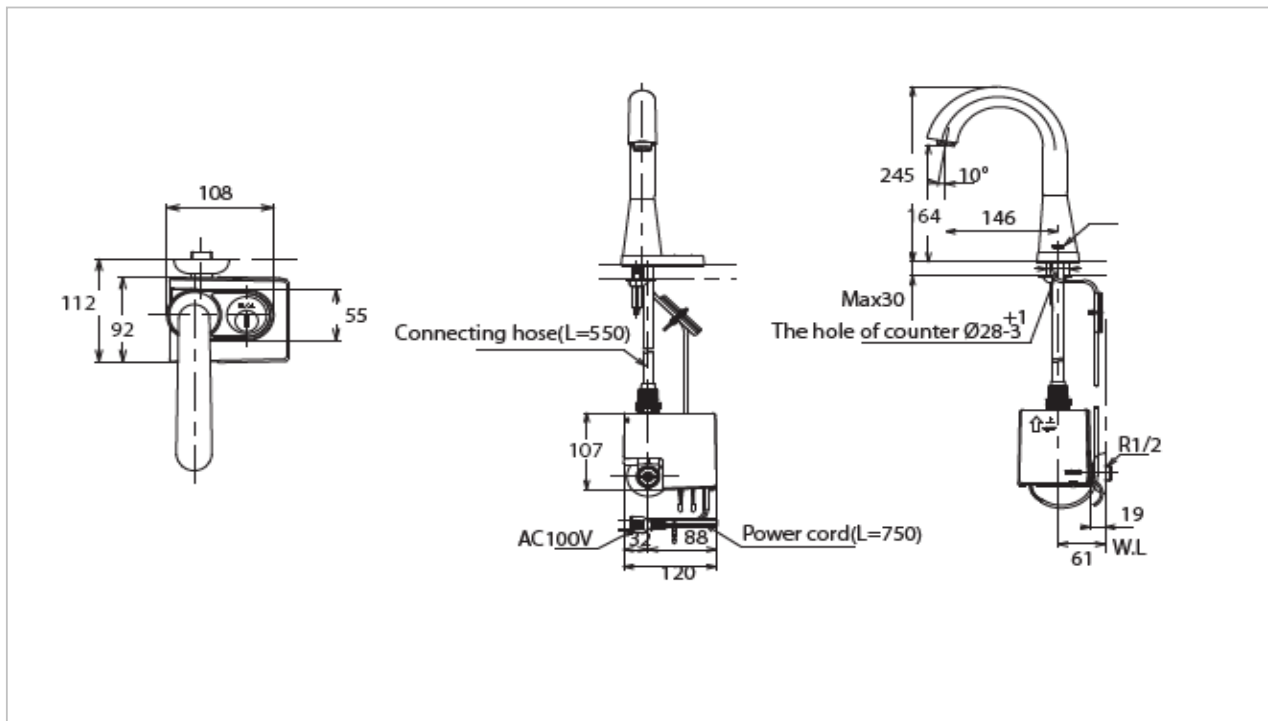

Barrier Free

Product Features

Sensor Single Faucet
Goose Nec Type (AC100V)

Suggestion Fittings & Parts

Remark : We reserve the right to change some parts for suitability.

TOTO (THAILAND) CO.,LTD

Bangkok Office : 598 Q House Ploenjit Building., G floor., Ploenchit Rd.,Lumpini, Pathumwan, Bangkok. 10330 Thailand
Tel : +(66)2-650-9925(AUTO) Fax : +(66)2-650-9923-4
www.toto.co.th