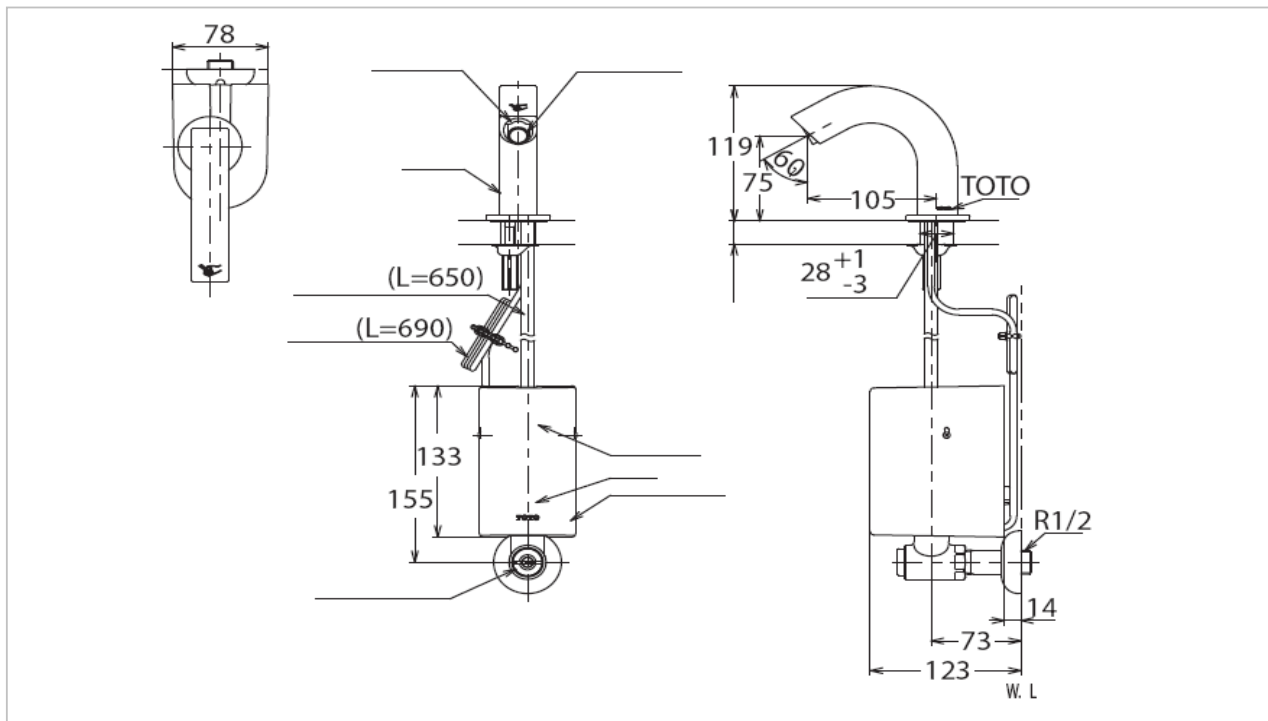

## FAUCET&SHOWER

"Eco Power" Faucet

**TEL50BWX**  
**TEL51BWX**

### Product Features

**TEL50BWX**   
Thermostat Sensor Faucet without Pop-up Rod

**TEL51BWX**   
Thermostat Sensor Faucet with Pop-up Rod