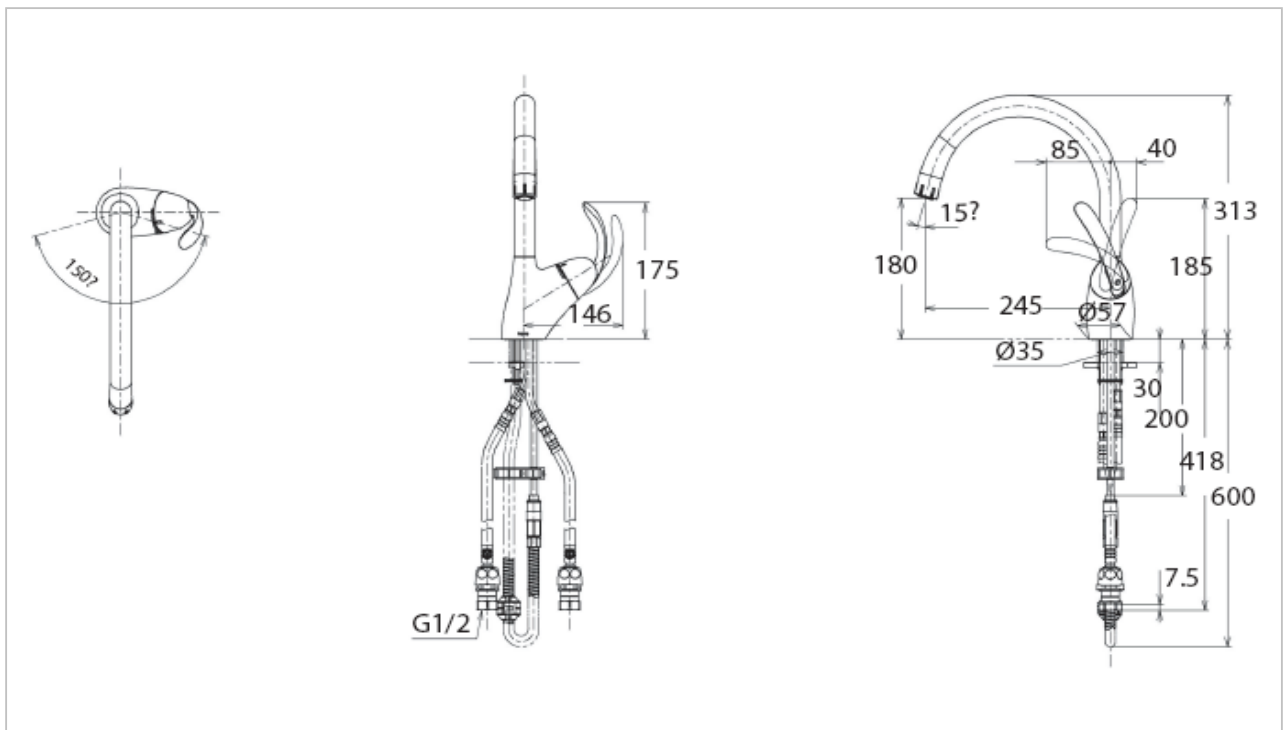

TOTO

FAUCET&SHOWER

TEK34UPRX

Kitchen Faucet

Product Features

Single Lever Kitchen Faucet

Suggestion Fittings & Parts

Remark : We reserve the right to change some parts for suitability.