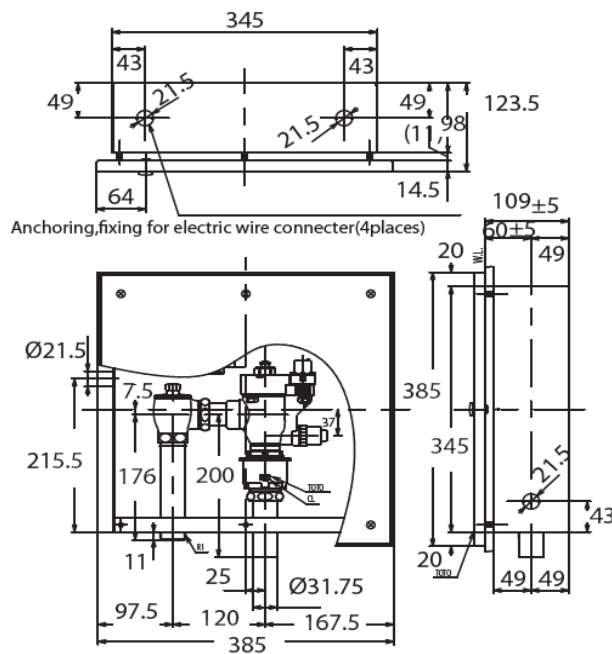

TOTO

FLUSH VALVE

TEF75LRX

Toilet Flush Valve

Product Features

Concealed Toilet Flush Valve

Suggestion Fittings & Parts

Remark : We reserve the right to change some parts for suitability.