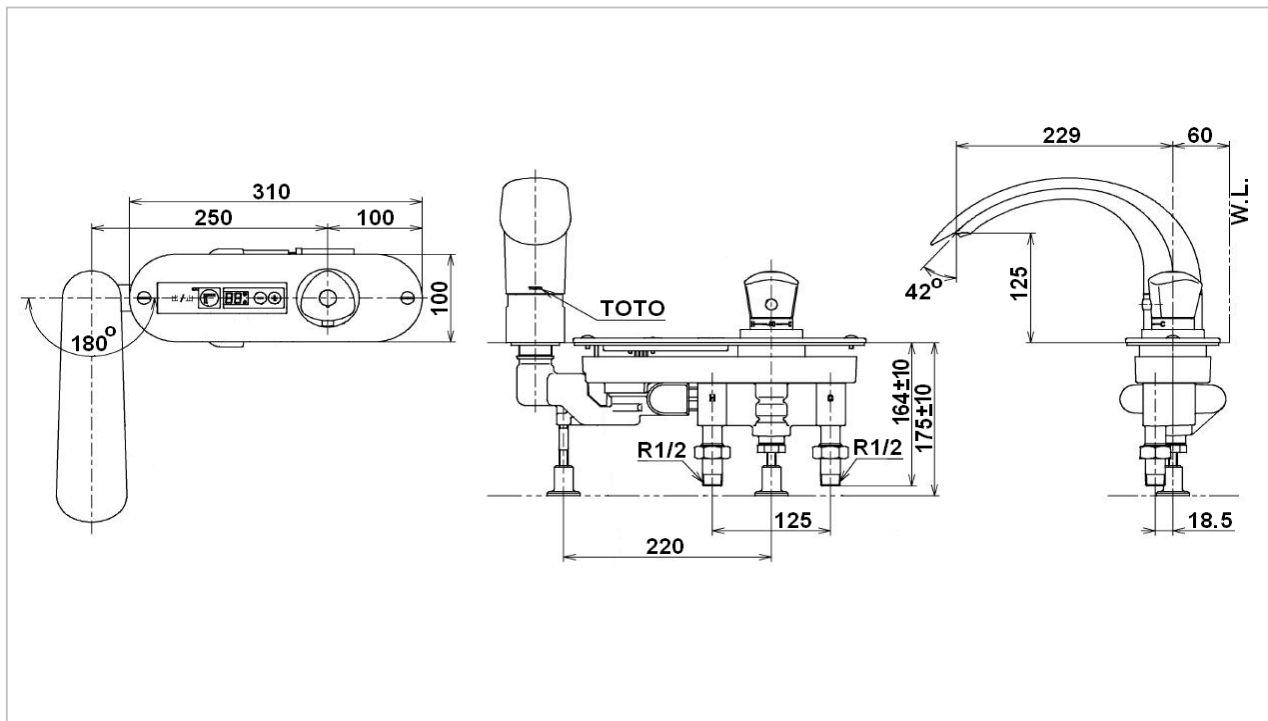

TOTO

FAUCET&SHOWER

TEB1RX2

Thermostatic Bath Filler with Timer

Product Features

Suggestion Fittings & Parts

Remark : We reserve the right to change some parts for suitability.

TOTO (THAILAND) CO.,LTD