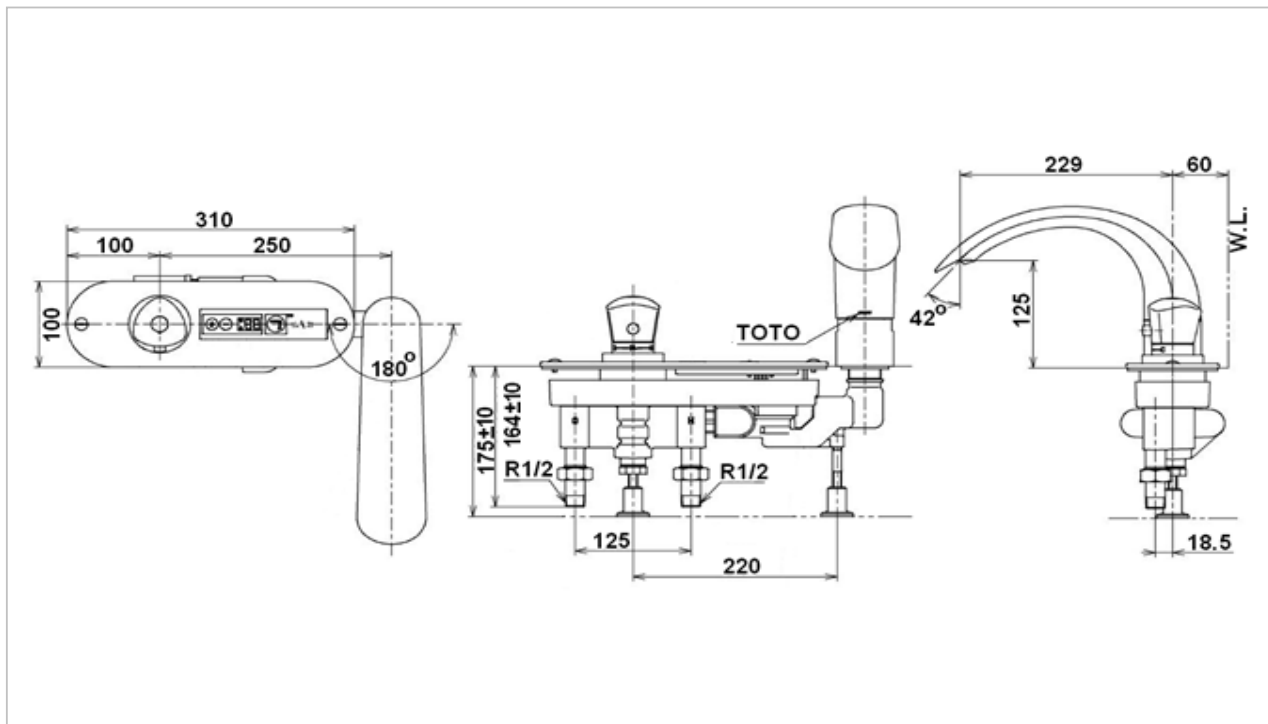

TOTO

FAUCET&SHOWER

TEB1LX2

Thermostatic Bath Filler with Timer

Product Features

Suggestion Fittings & Parts

Remark : We reserve the right to change some parts for suitability.

TOTO (THAILAND) CO.,LTD