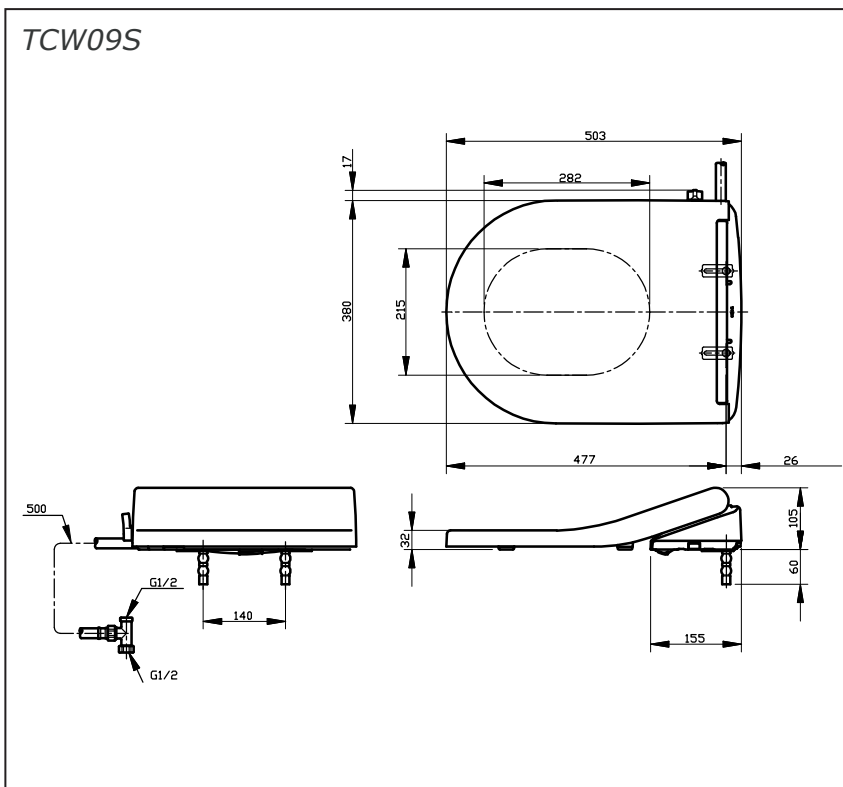

Ecowasher
(For Omni Series WC)

TCW09S

Features

- Rear cleaning with bidet functions
- Hygienic self cleaning nozzle
- Soft closing seat and cover
- Easy remove for cleaning
- Easy Installation
- No AC Power required

Specifications

Water Pressure : 0.05MPa~0.5MPa
 Material : Urea Resin
 (Seat and Cover)
 Size : 380W x 503D x 105H mm

Parts description

- **TCW09S**
Ecowasher with bidet function
D-Shape

Colors

White

Please consult a TOTO representative for details