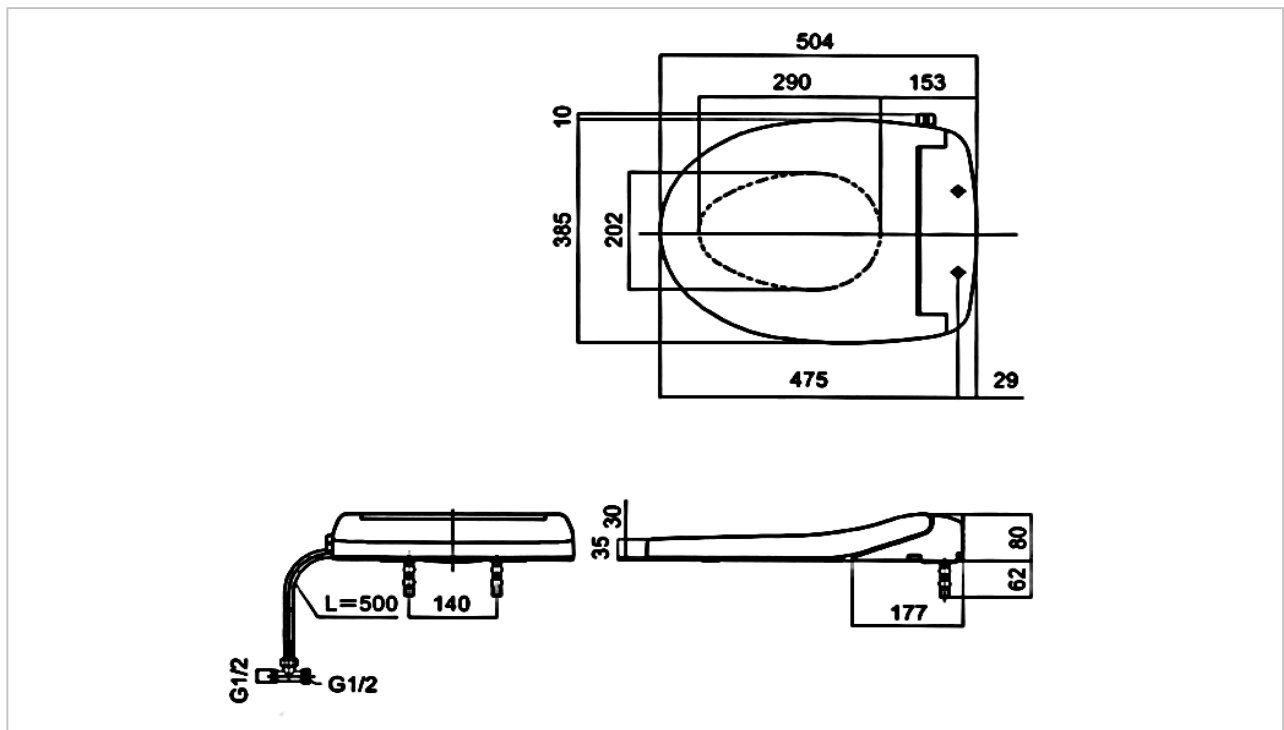

TOTO

SEAT&COVER

TCW07S
TCW08S

ecowasher

Product Features

Material : PP

TCW07S

Function : Rear Cleaning

TCW08S

Function : Rear Cleaning, Bidet

Suggestion Fittings & Parts

Remark : We reserve the right to change some parts for suitability.

TOTO (THAILAND) CO.,LTD

Bangkok Office : 598 Q House Ploenjit Building., G floor., Ploenchit Rd.,Lumpini, Pathumwan, Bangkok. 10330 Thailand
Tel : +(66)2-650-9925(AUTO) Fax : +(66)2-650-9923-4
www.toto.co.th