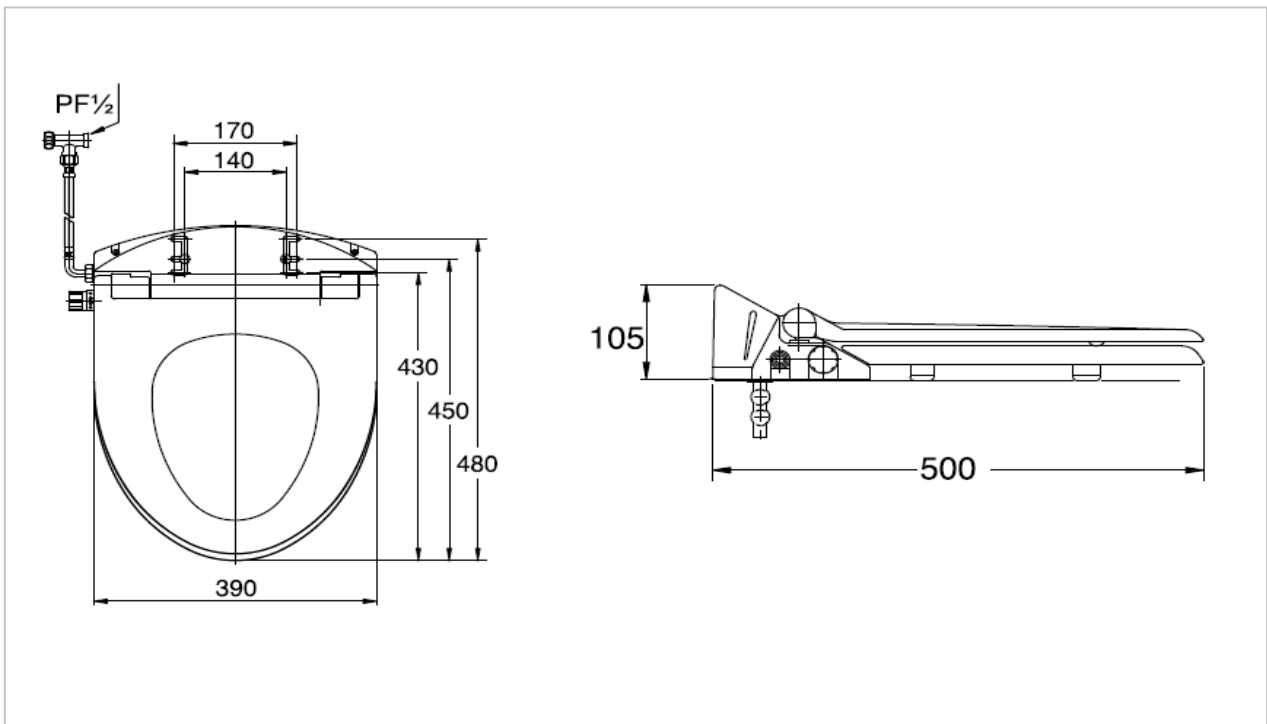

TOTO

SEAT&COVER

TCW02SN

ECO-Washer

Product Features

- Toilet Seat with
 - *Rear Cleansing
 - *Soft Closing Seat & Cover
- TCW02SN** (For C436, CW894)

Suggestion Fittings & Parts

Remark : We reserve the right to change some parts for suitability.