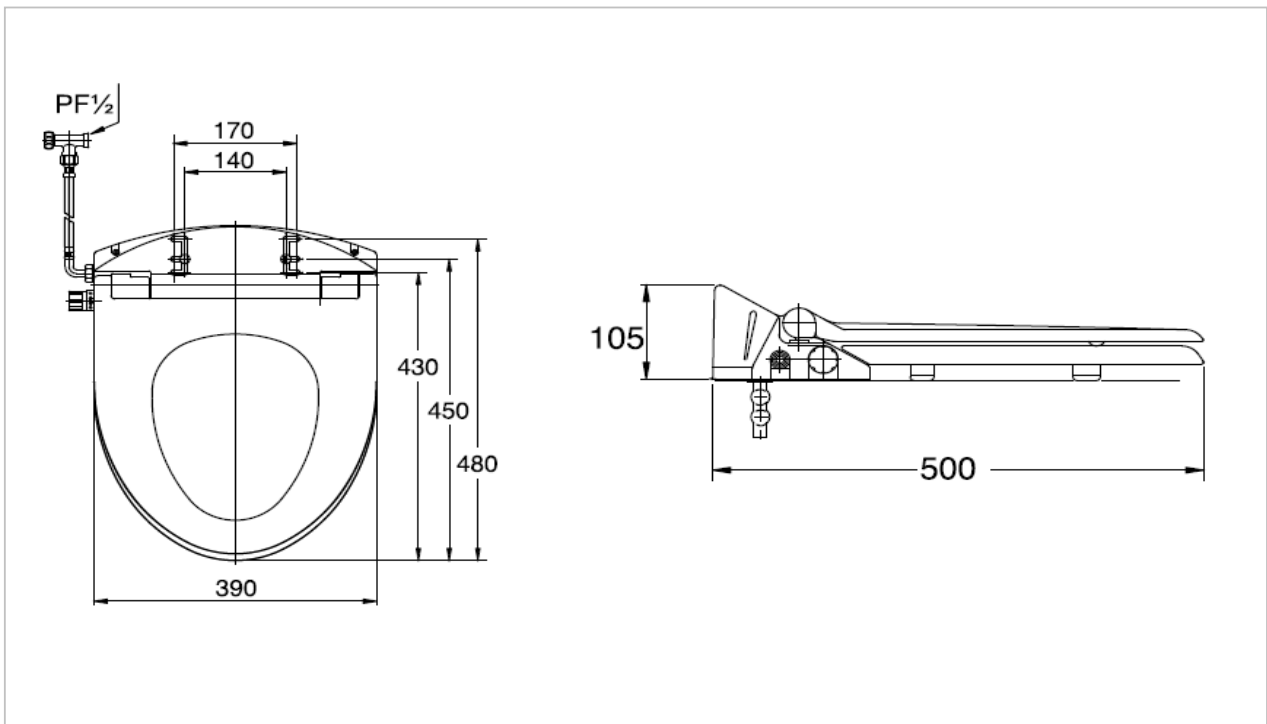

TOTO

SEAT&COVER

TCW01S

ECO-Washer

Product Features

- Toilet Seat with
- *Rear Cleansing
- *Soft Closing Seat & Cover

TCW02S (For C436, CW894)

Suggestion Fittings & Parts