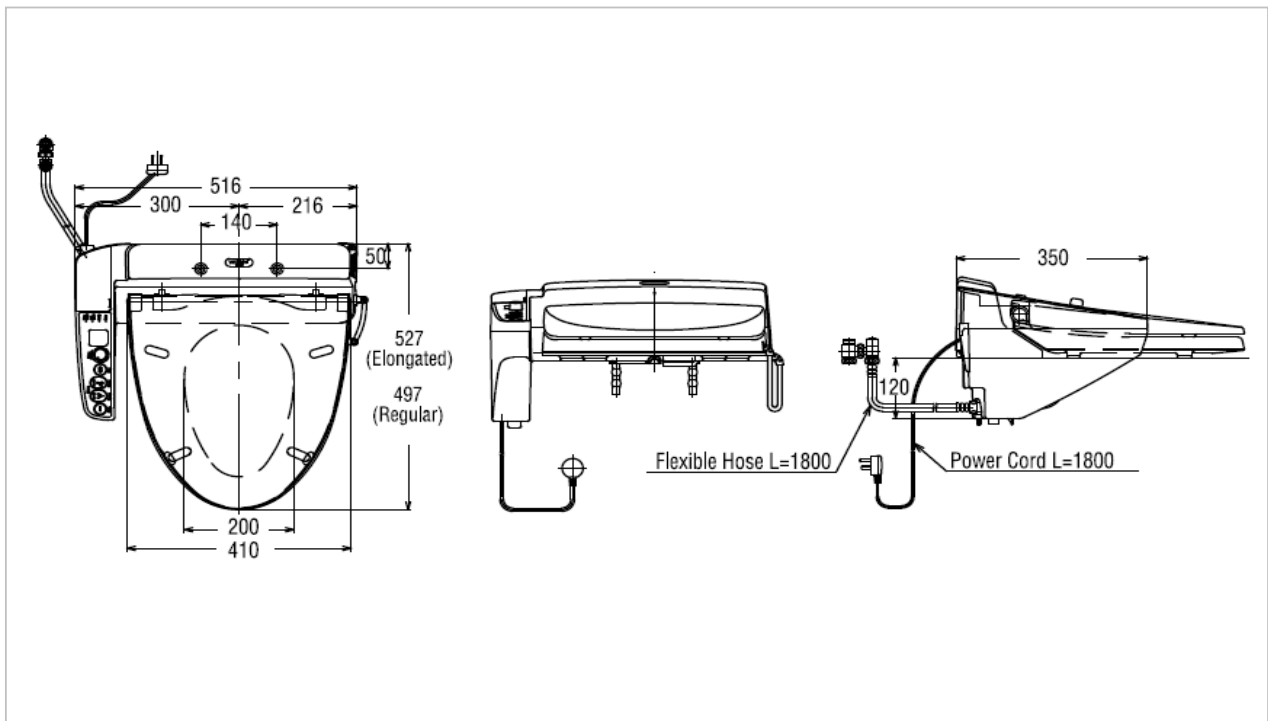

TOTO

SEAT&COVER

TCF671A

"Washlet SA" Washlet

Product Features

Elongated Size (220V type) with

*Rear Cleansing

*Front Cleansing

*Air Dryer

*Soft Closing Seat & Cover

TCF670A (Regular Size)

Suggestion Fittings & Parts

Remark : We reserve the right to change some parts for suitability.

TOTO (THAILAND) CO.,LTD

Bangkok Office : 598 Q House Ploenjit Building., G floor., Ploenchit Rd., Lumpini, Pathumwan, Bangkok. 10330 Thailand