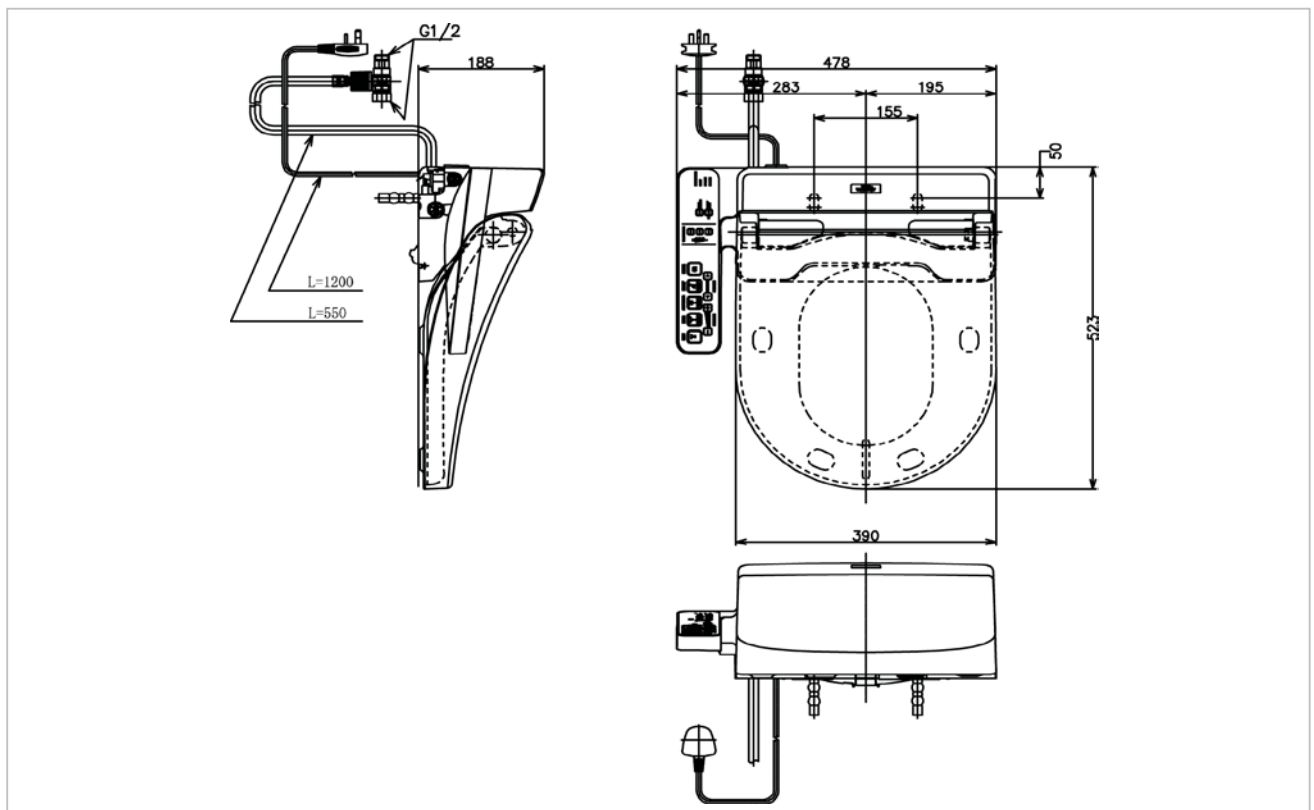

TOTO

SEAT&COVER

TCF6632A

Washlet

Product Features

Multi-Function Washlet
Seat & Cover (220V)
Bowl Shape : D-Shape

TOTO
GREEN
CHALLENGE

Suggestion Fittings & Parts