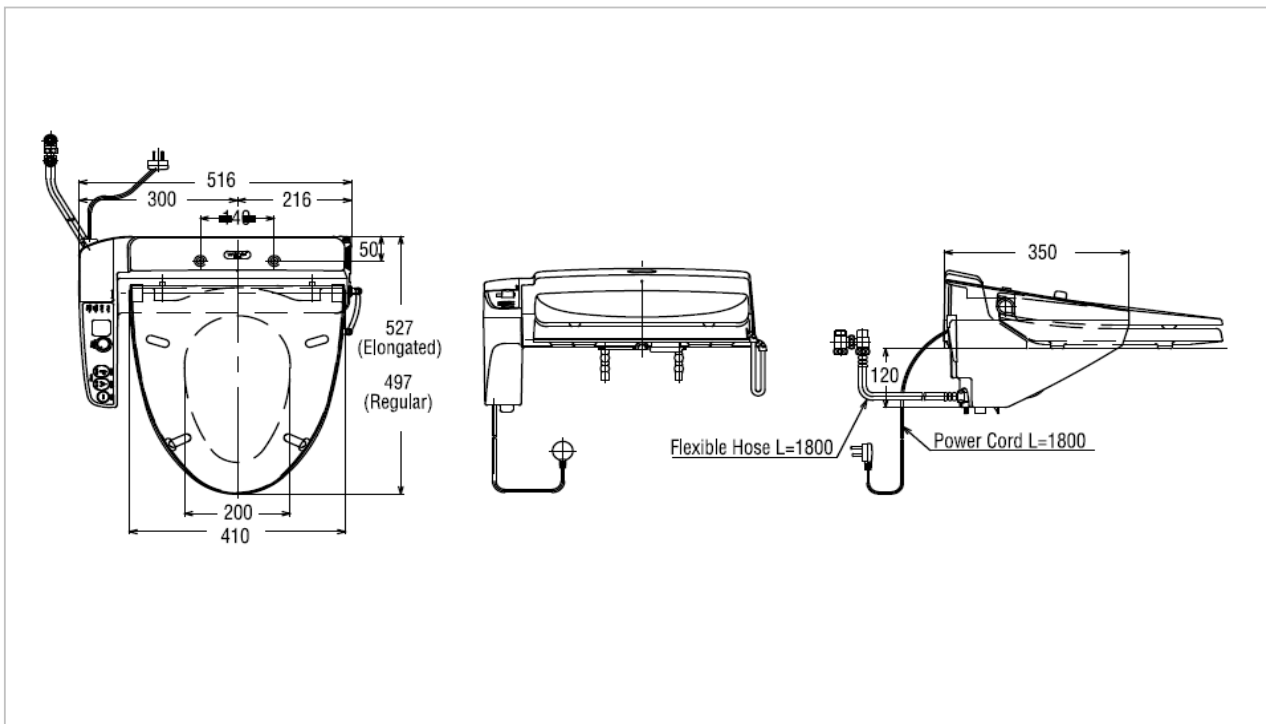

## Product Features

Elongated Size (220V type) with

- \*Rear Cleansing
- \*Front Cleansing
- \*Soft Closing Seat & Cover

**TCF660A** (Regular Size)