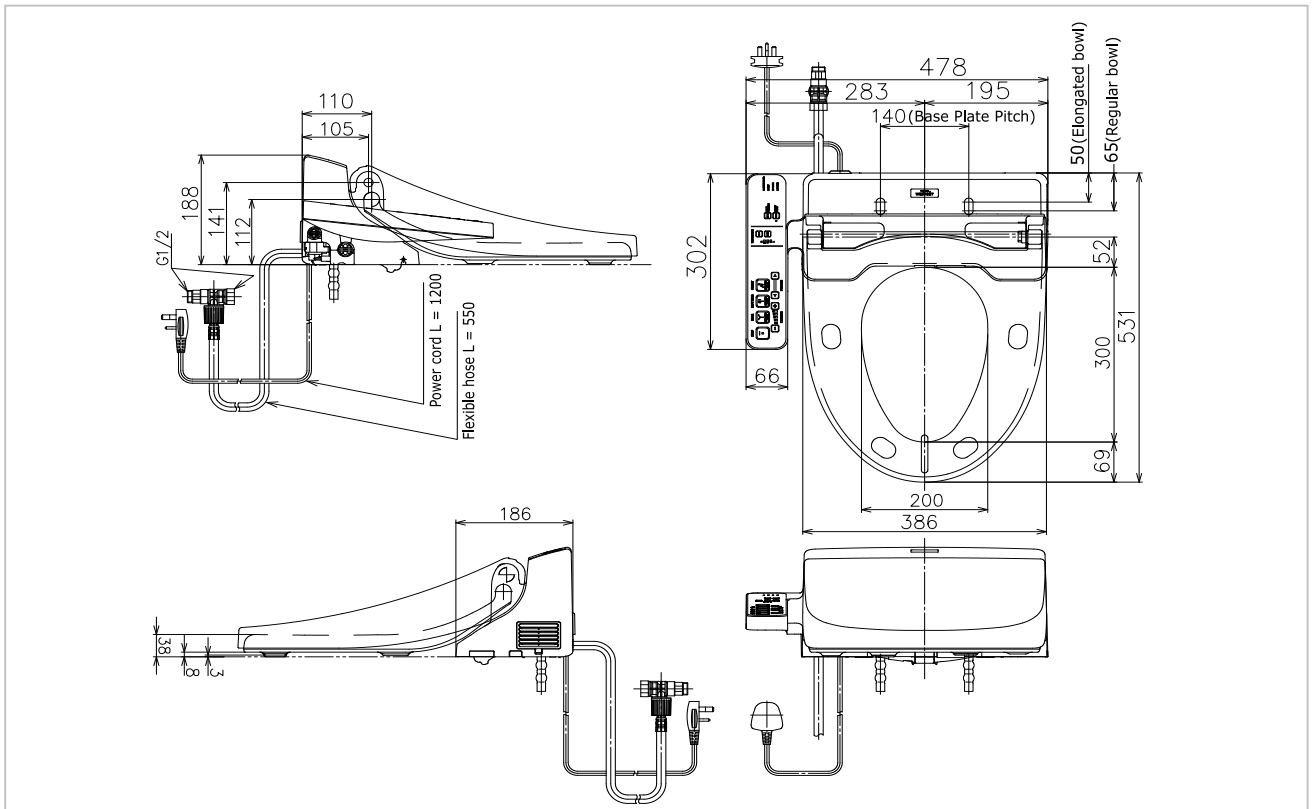

TOTO

SEAT&COVER

TCF6601A

Washlet

Product Features

Multi-Function Washlet
Seat & Cover (220V)
Bowl Shape : Elongated

Suggestion Fittings & Parts

Remark : We reserve the right to change some parts for suitability.