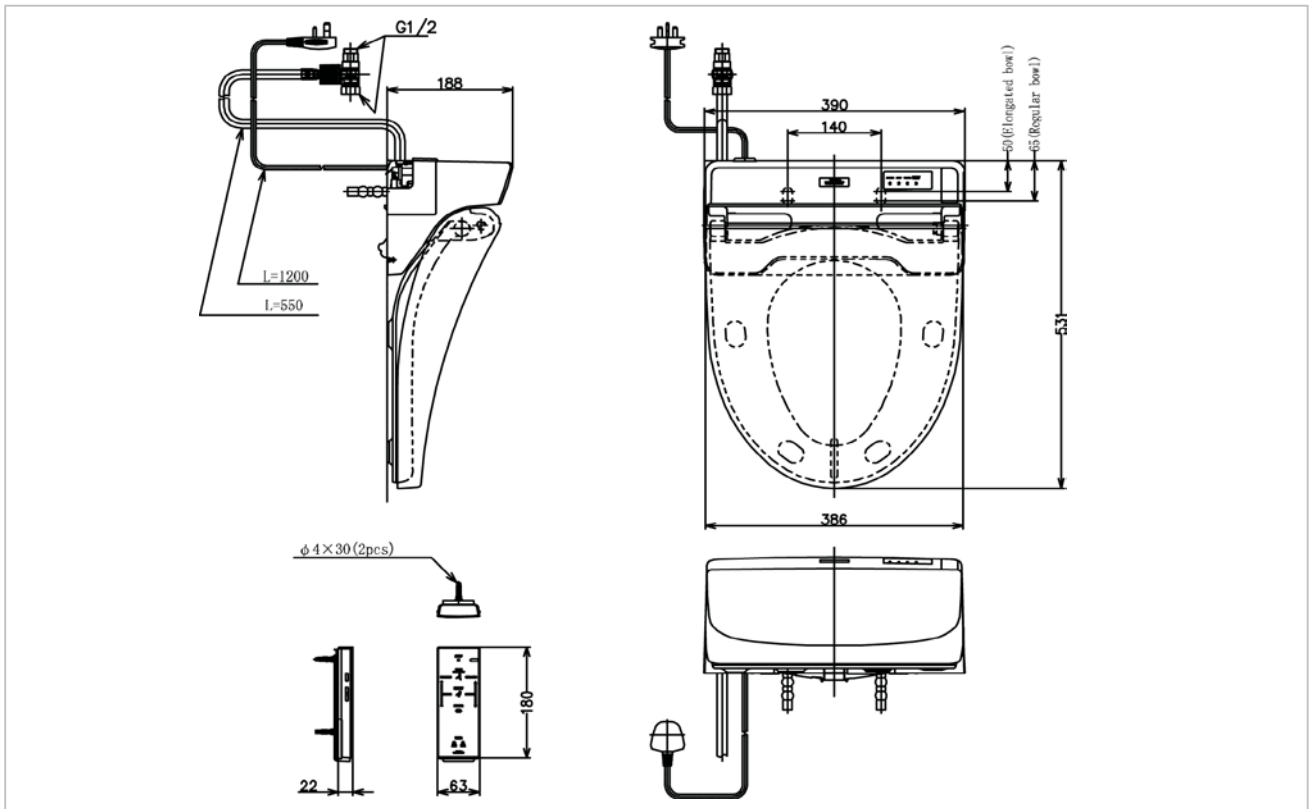

TOTO

SEAT&COVER

TCF6531Z

Washlet

Product Features

Multi-Function Washlet
Seat & Cover (220V)
Bowl Shape : Elongated

TOTO
GREEN
CHALLENGE

Suggestion Fittings & Parts