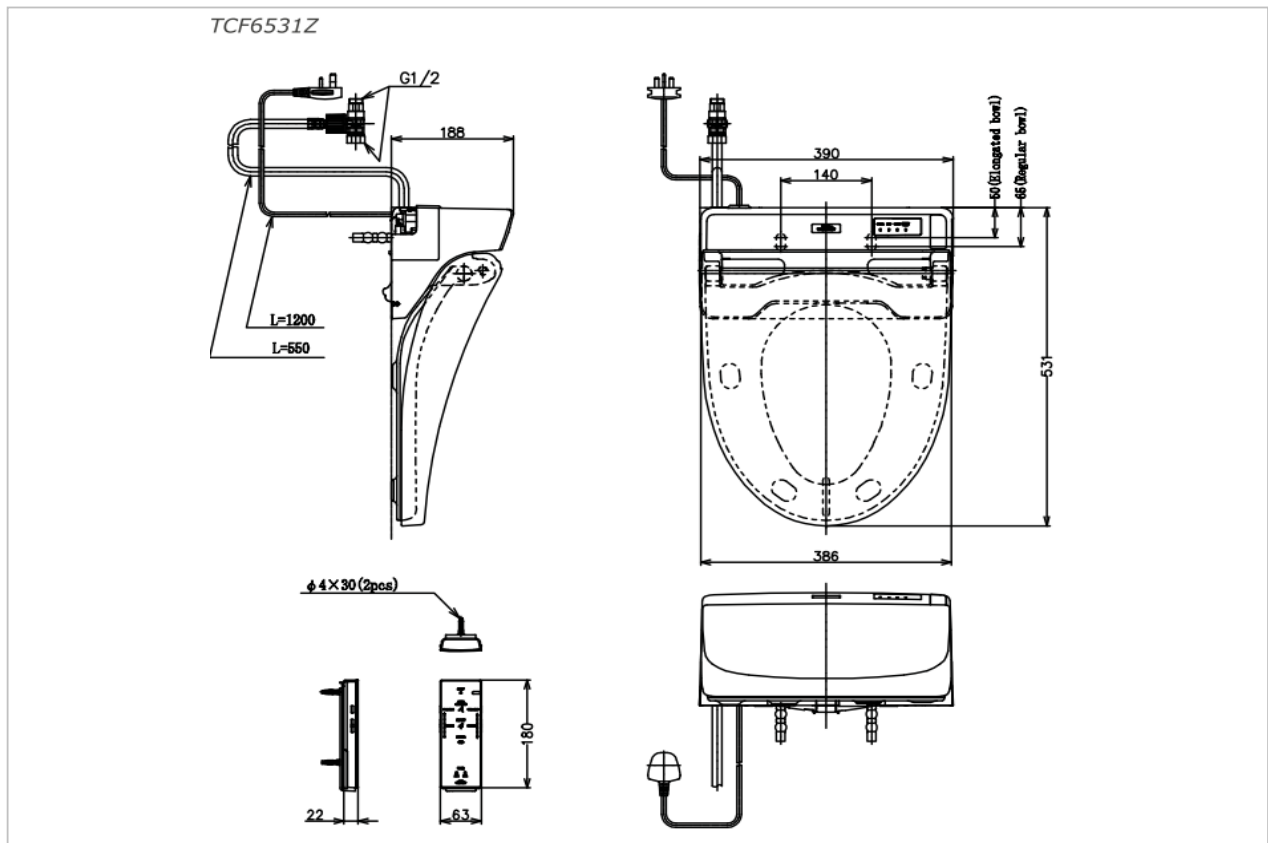

TOTO

SEAT & COVER

TCF6531A

Washlet

Product Features

Size : 390x531x188 mm

Color : White

Remote Controller Type