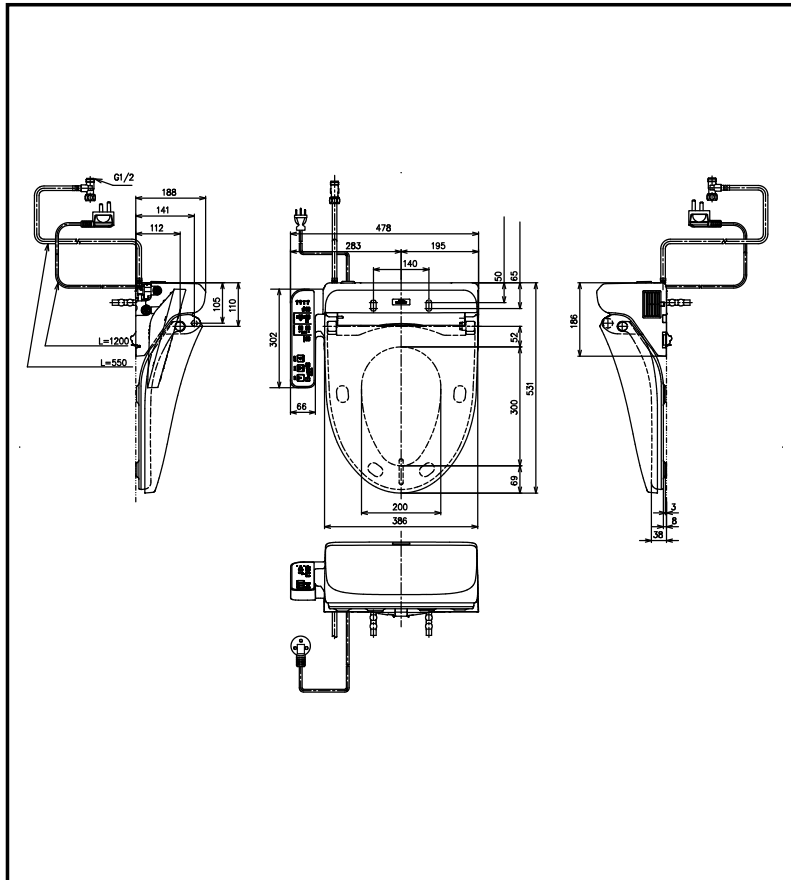

Caution: WASHLET™ may not fit certain toilet bowl design.
Please check the compatibility of WASHLET™ and your toilet bowl prior purchase.

Specifications

- Water Pressure : 0.05Mpa~0.75Mpa
 Power Rating : 220~240V , 50/60Hz , 262~307W
 Length of Power Cord : 1.2 m