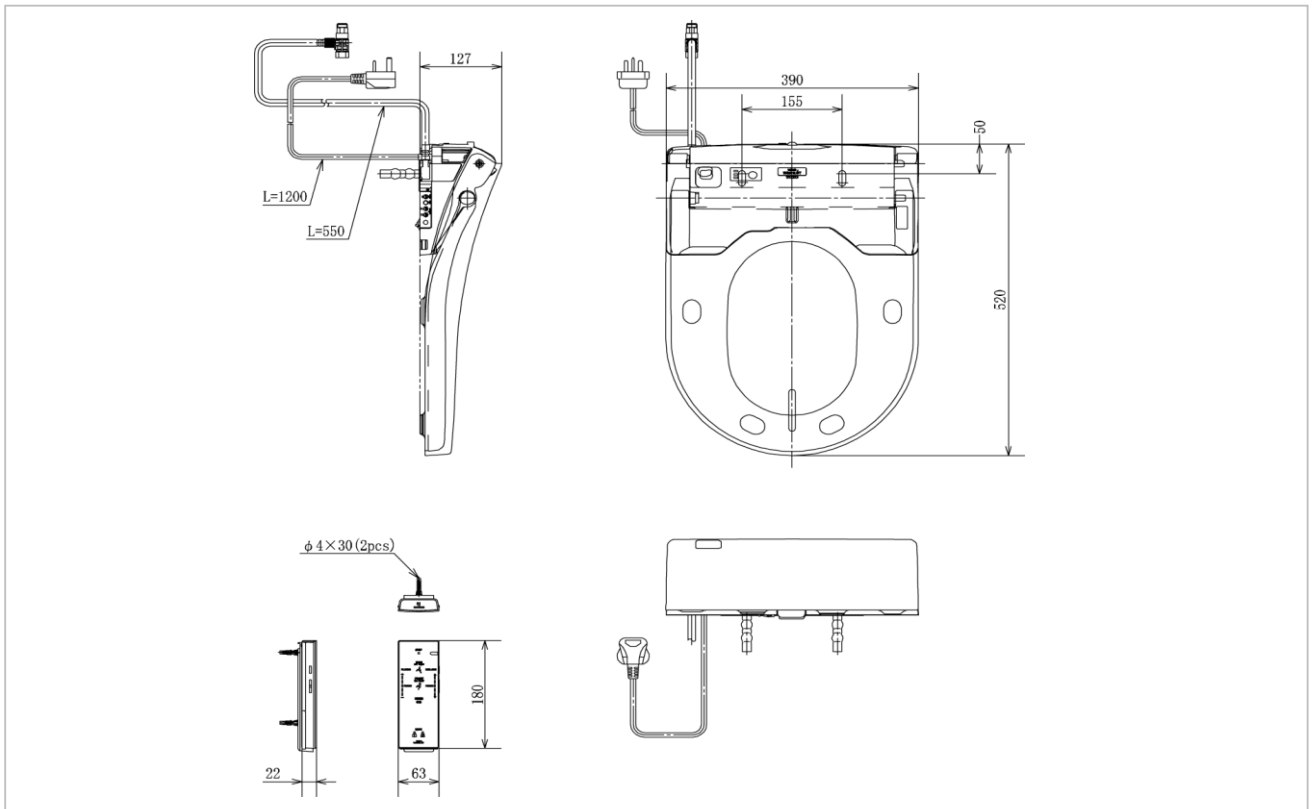

TOTO

SEAT&COVER

TCF4732A

Washlet

Product Features

Multi-Function Washlet
Seat & Cover (220V)
Bowl Shape : D-Shape

Suggestion Fittings & Parts

Remark : We reserve the right to change some parts for suitability.