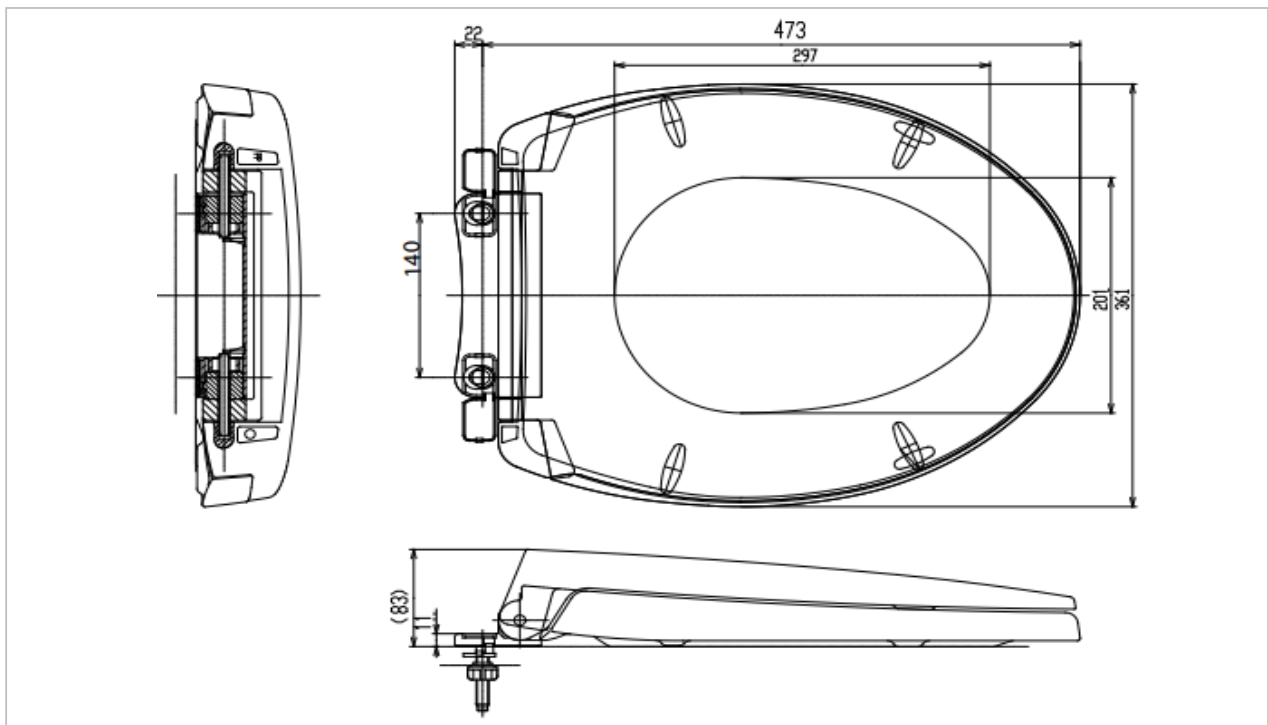

TOTO

OTHERS

TC393VS

Seat & Cover

Product Features

Soft Close
for NEWSUPERIOR

Suggestion Fittings & Parts

Remark : We reserve the right to change some parts for suitability.