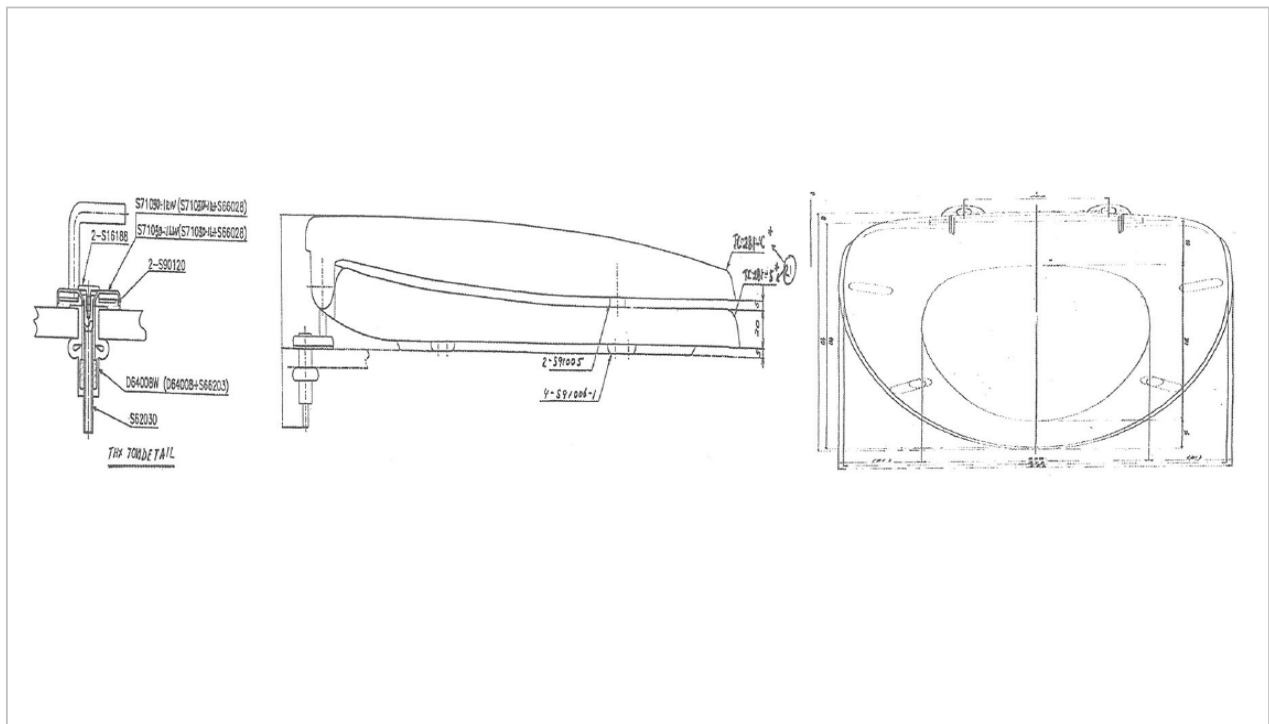

**TOTO**

**OTHERS**

**TC381**

*Seat & Cover*

Product Features

Urea Resin

Suggestion Fittings & Parts

Remark : We reserve the right to change some parts for suitability.