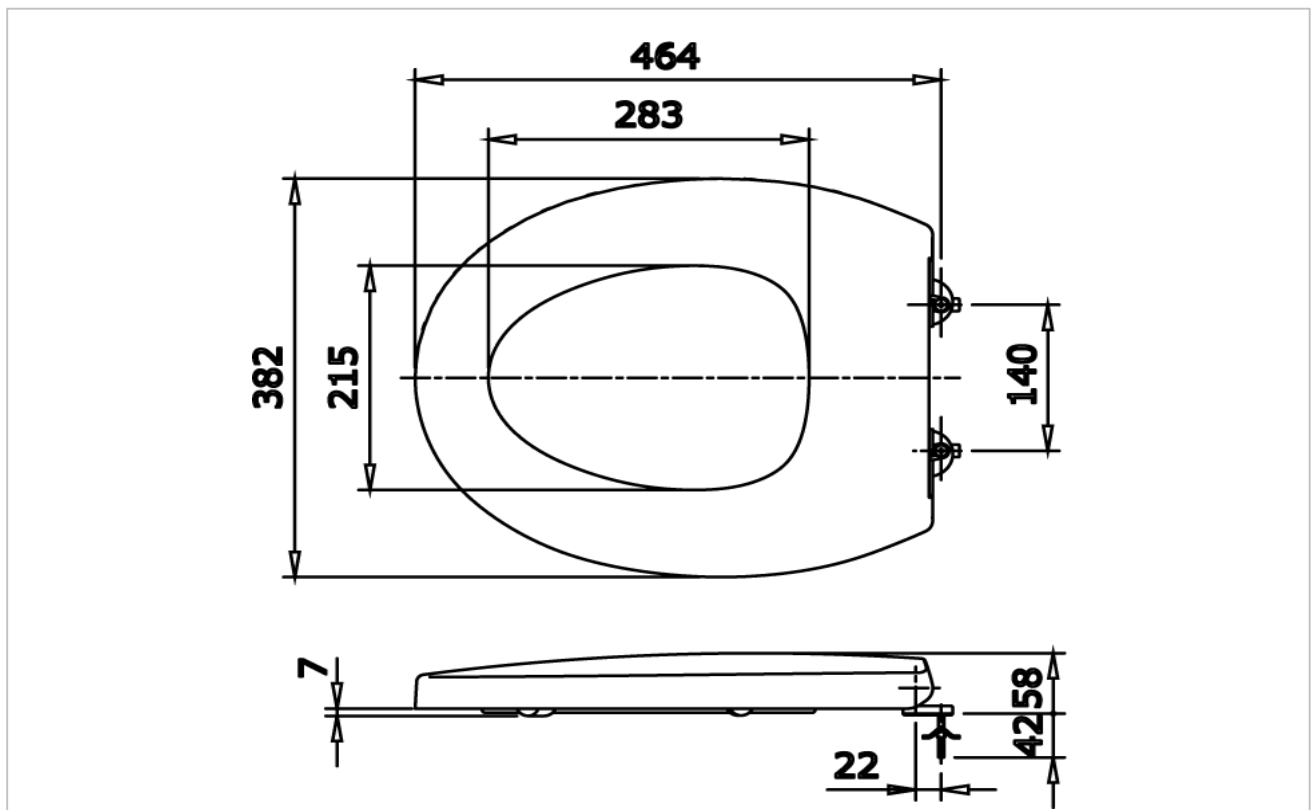

SEAT&COVER

Product Features

Urea Resin Soft Closing Seat & Cover

Suggestion Fittings & Parts

Remark : We reserve the right to change some parts for suitability.