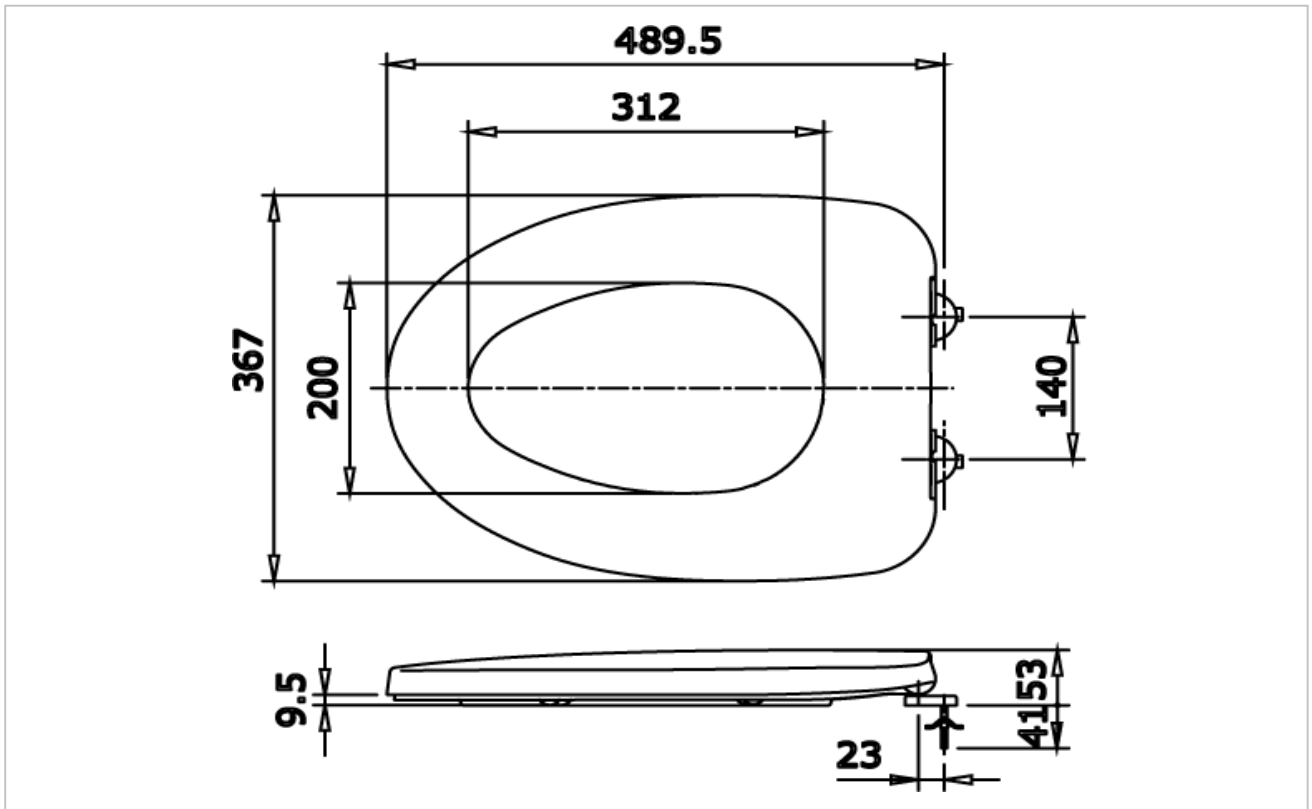

SEAT&COVER

Product Features

Urea Resin Soft Closing Seat & Cover

Suggestion Fittings & Parts

Remark : We reserve the right to change some parts for suitability.