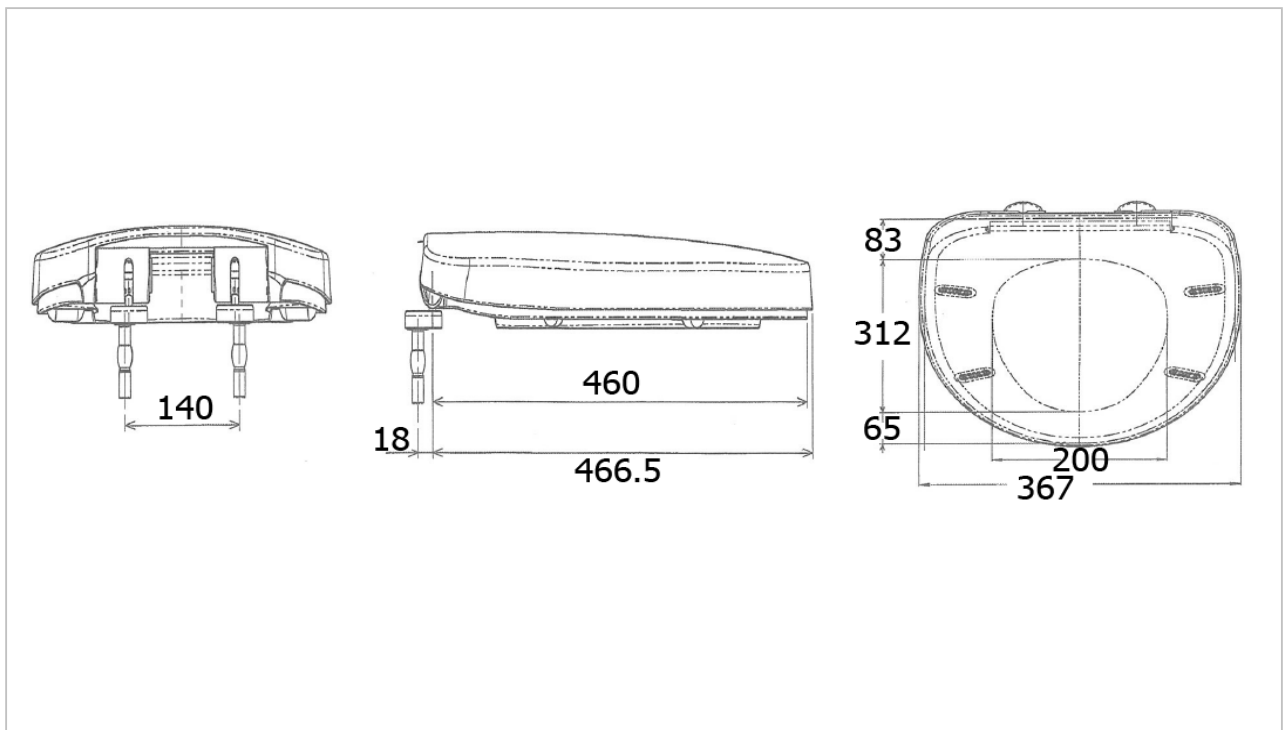

TOTO

OTHERS

TC281

Seat & Cover

Product Features

Urea Resin

Suggestion Fittings & Parts

Remark : We reserve the right to change some parts for suitability.