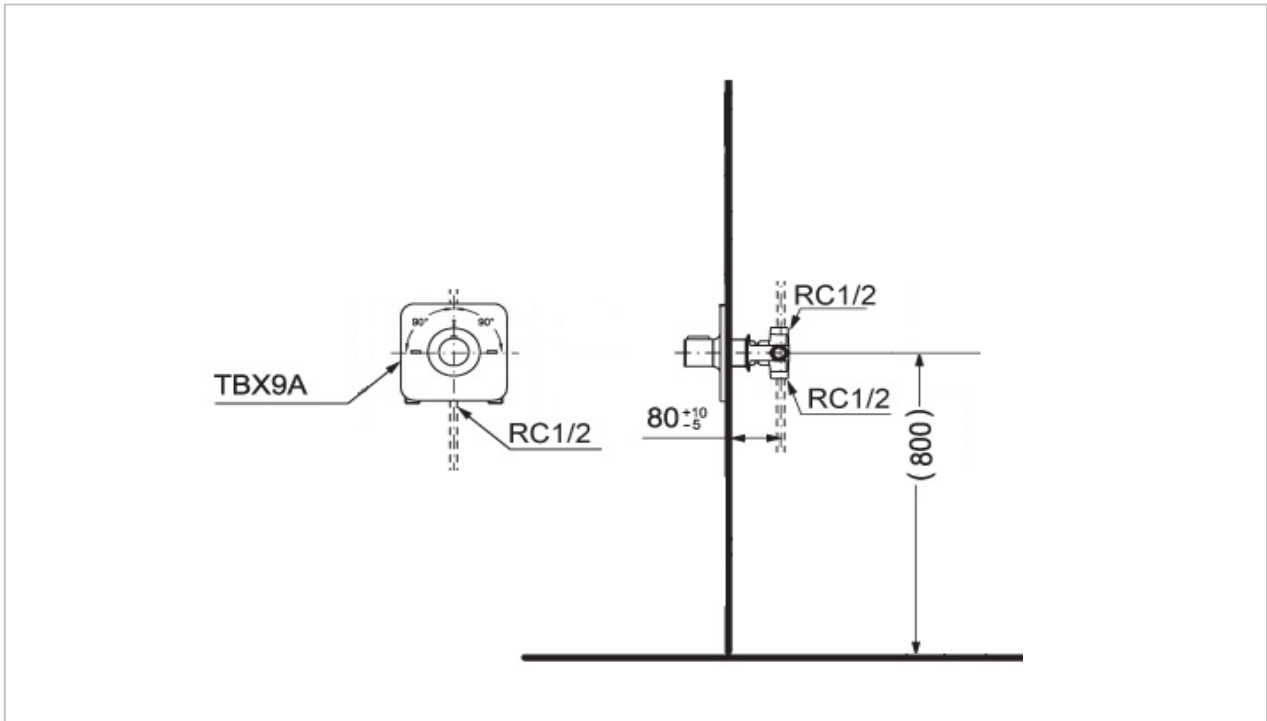

TOTO

FAUCET&SHOWER

TBX9A-V200

"Renesse" Stop Valve

Product Features

Suggestion Fittings & Parts

Remark : We reserve the right to change some parts for suitability.

TOTO (THAILAND) CO.,LTD