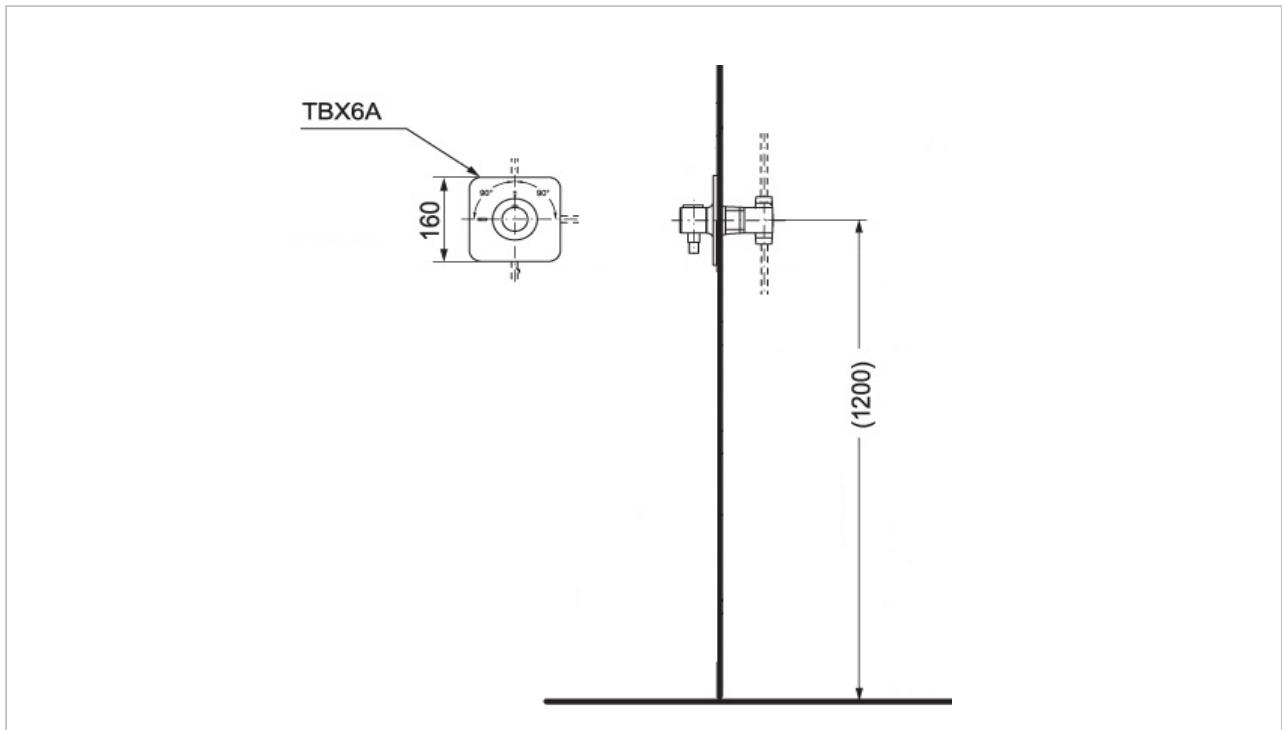

TOTO

FAUCET&SHOWER

TBX6A-V200

"Renesse" Diverter

Product Features

Suggestion Fittings & Parts

Remark : We reserve the right to change some parts for suitability.

TOTO (THAILAND) CO.,LTD