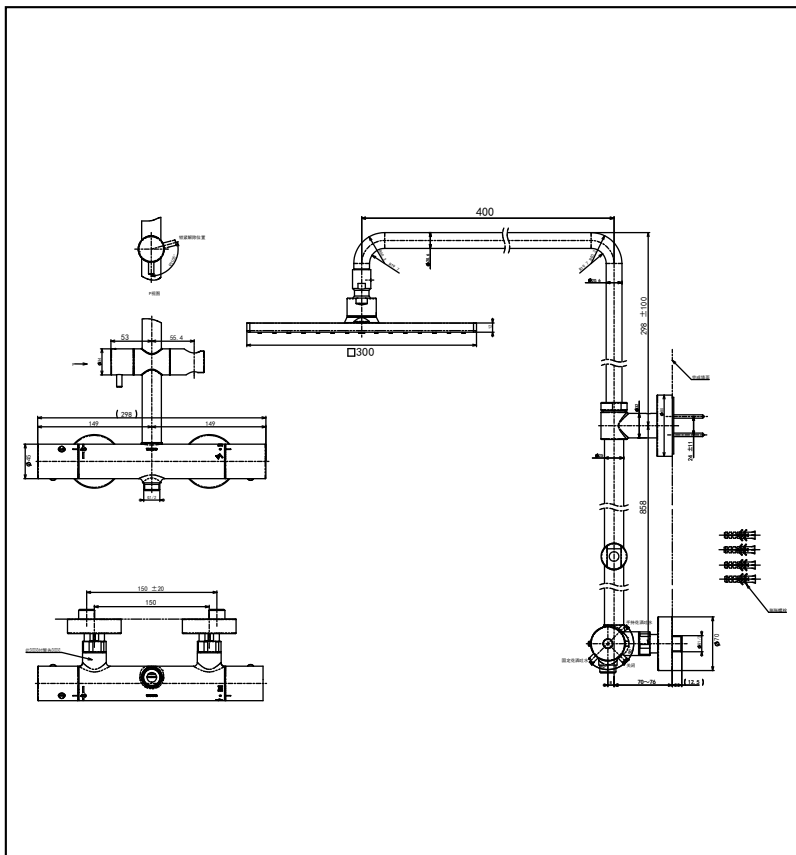

### Specifications

Water Pressure: 0.12 ~ 1.0 MPa

Material: Brass

Shower Head: 300 mm  
Size

### Parts description

- TBW08406T  
Thermostat Shower Column  
with 1 Mode Over Head Shower (Square)  
without Hand Shower  
Over Head Shower Size : Ø 300 mm

*Please consult a TOTO representative for details*