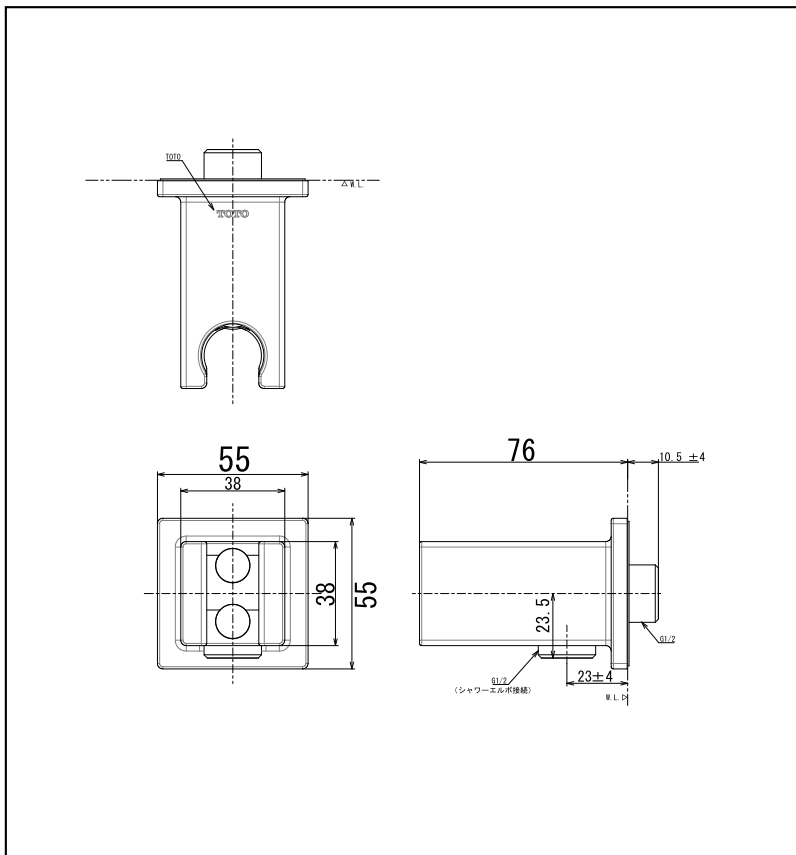

## Specifications

Water Pressure: 0.05 ~ 1.0 MPa

Material: Brass

## Parts description

- TBW08010T  
Wall Outlet with shower hanger  
G Selection Square

Please consult a TOTO representative for details