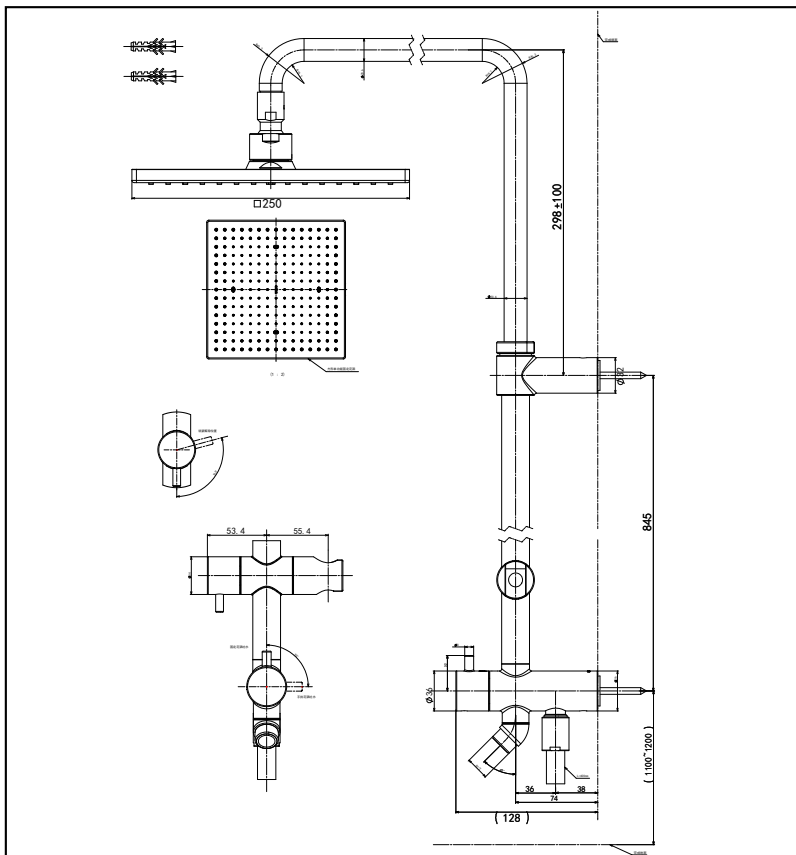

G selection Shower Column

Features

- Elegant appearance
- Easy installation and usage
- Durable finishes

Specifications

Water Pressure: 0.12 ~ 1.0 MPa

Material: ABS/Brass

Shower Head: 250 x 250 mm
Size

Parts description

- TBW08006T
Shower column
with 1 Mode Over Head Shower (Square)
without Hand Shower
Over Head Shower Size : 250 x 250 mm

Please consult a TOTO representative for details