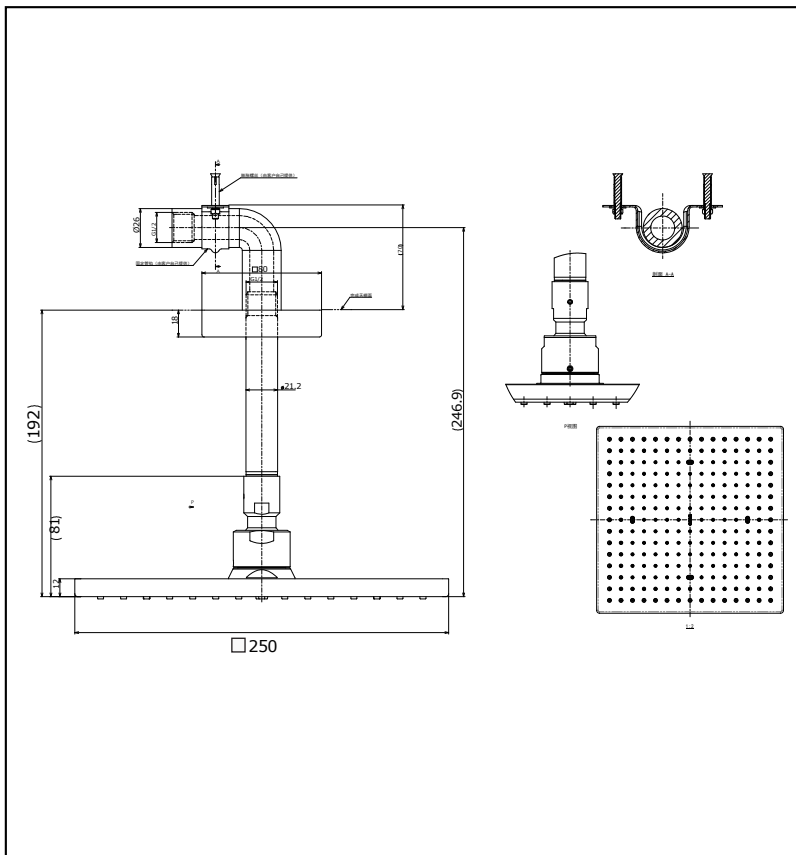

Specifications

Water Pressure: 0.12 ~ 1.0 MPa

Material: Brass

Shower Head: 250 x 250 mm
Size

Parts description

- TBW08002T1
1 Mode Over Head Shower (Ceiling Type)
Shower Head Size : 250 x 250 mm

Please consult a TOTO representative for details