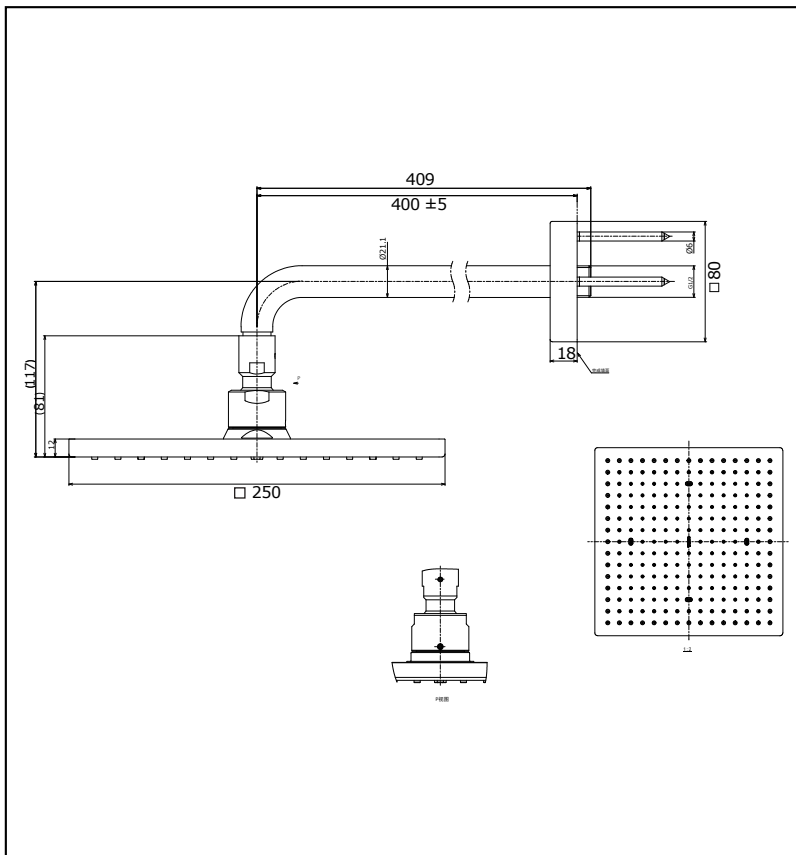

## Specifications

Water Pressure: 0.12 ~ 1.0 MPa

Material: Brass

Shower Head: 250 x 250 mm  
Size

## Parts description

- TBW08002T  
1 Mode Over Head Shower (Wall Type)  
Shower Head Size : 250 x 250 mm

*Please consult a TOTO representative for details*