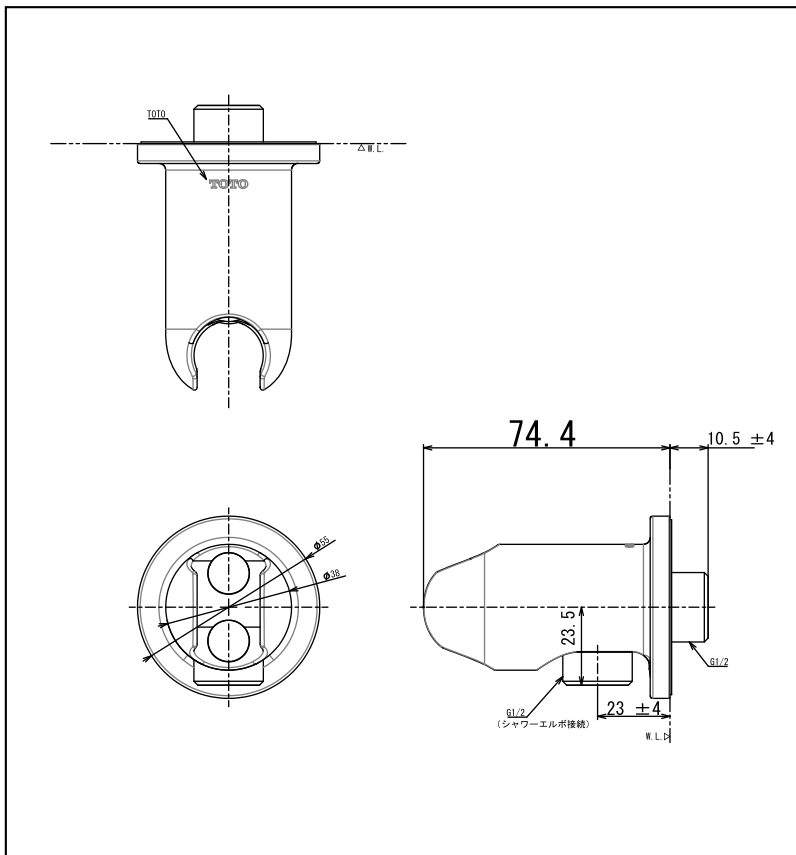

## Specifications

Water Pressure: 0.05 ~ 1.0 MPa

Material: Brass

## Parts description

- TBW07021T  
Wall Outlet with shower hanger  
G Selection Round

Please consult a TOTO representative for details