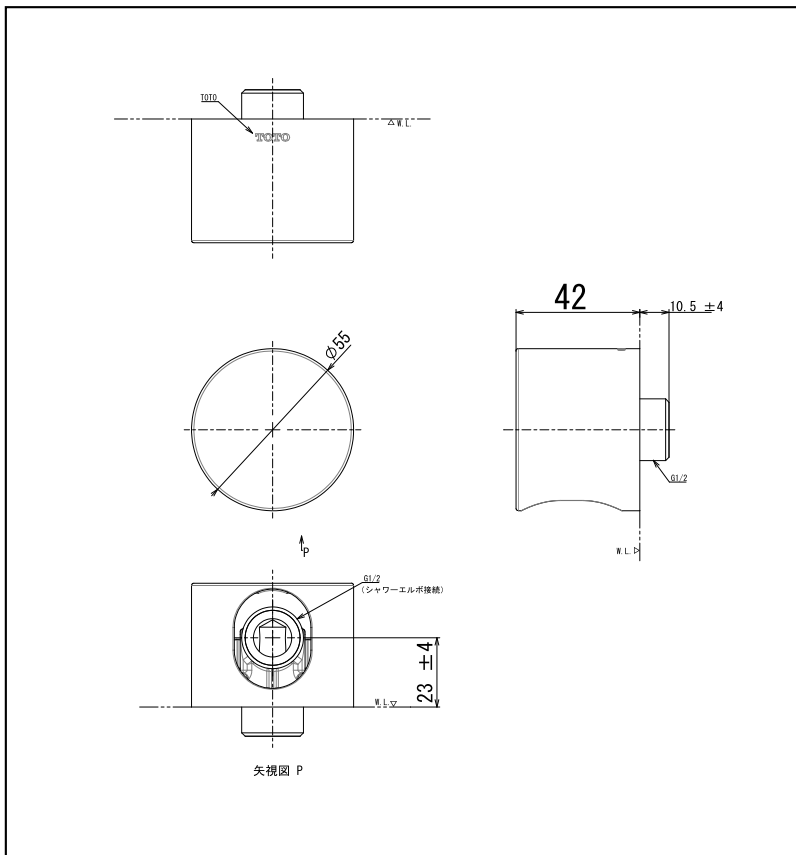

## Specifications

Water Pressure: 0.05 ~ 1.0 MPa

Material: ABS/Brass

## Parts description

- TBW07020T  
Wall Outlet without shower hanger  
G Selection Round

Please consult a TOTO representative for details